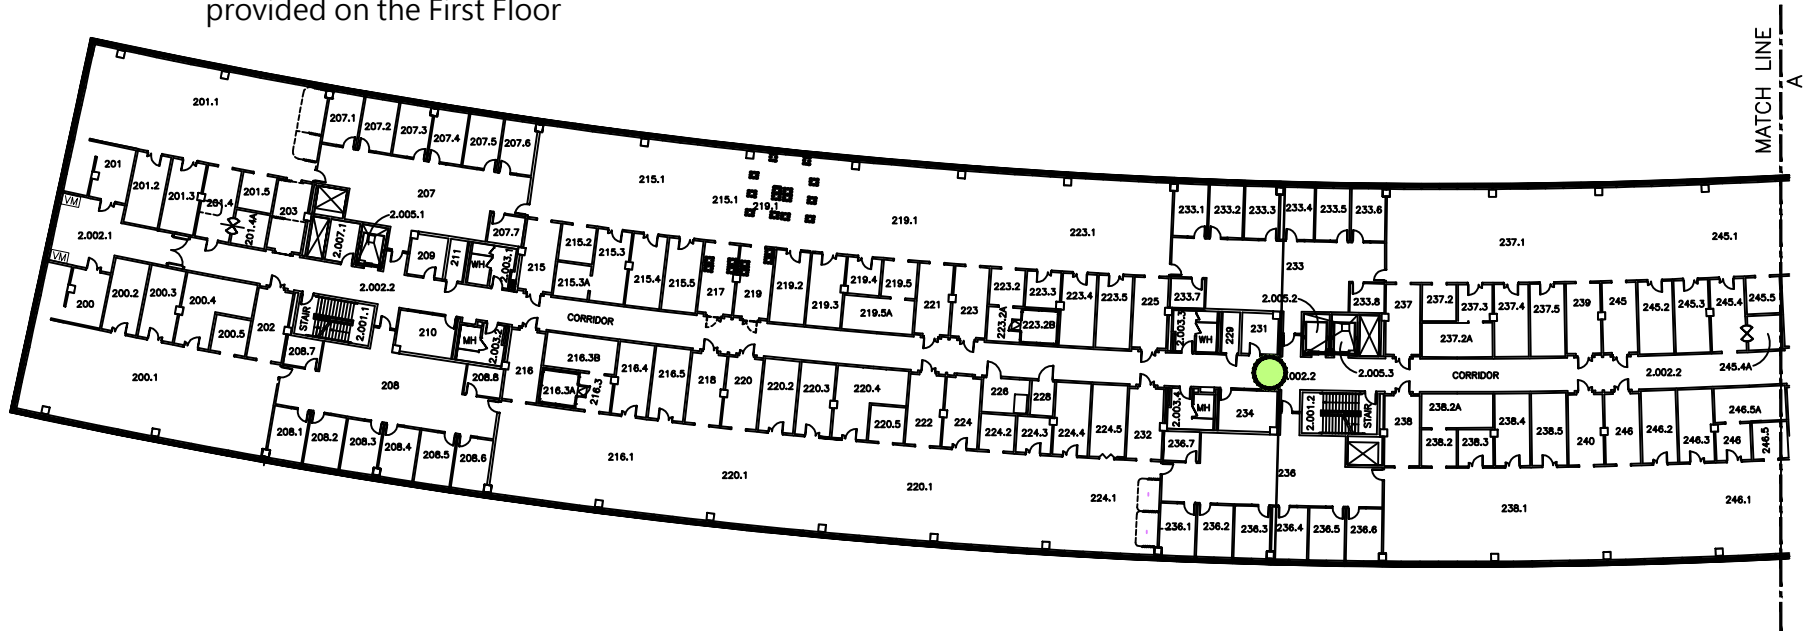

# STRF, 1st Floor West

Legend  BIN LOCATION

1st Level Floor Plan  
West

Single Stream Recycling Bin Locations

# STRF, 1st Floor East

Legend ● BIN LOCATION

1st Level Floor Plan  
East

Single Stream Recycling Bin Locations

# STRF, 2nd Floor West

Legend ● BIN LOCATION

Note: No recycling bins are provided on the First Floor

2nd Level Floor Plan  
West

Single Stream Recycling Bin Locations

# STRF, 2nd Floor East

Legend  BIN LOCATION

Note: No recycling bins are provided on the First Floor

2nd Level Floor Plan  
East

Single Stream Recycling Bin Locations