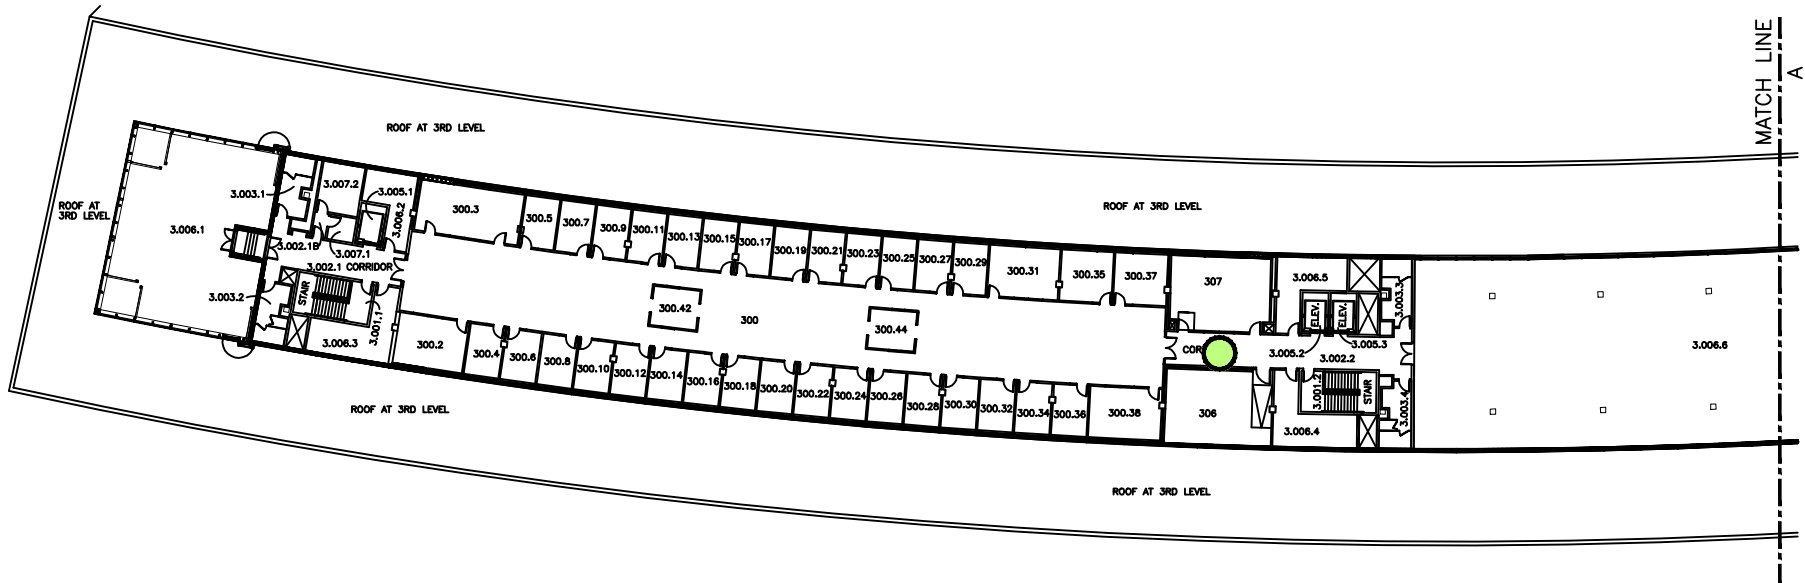

STRF, 3rd Floor West

Legend BIN LOCATION

3rd Level Floor Plan
West Part

Single Stream Recycling Bin Locations