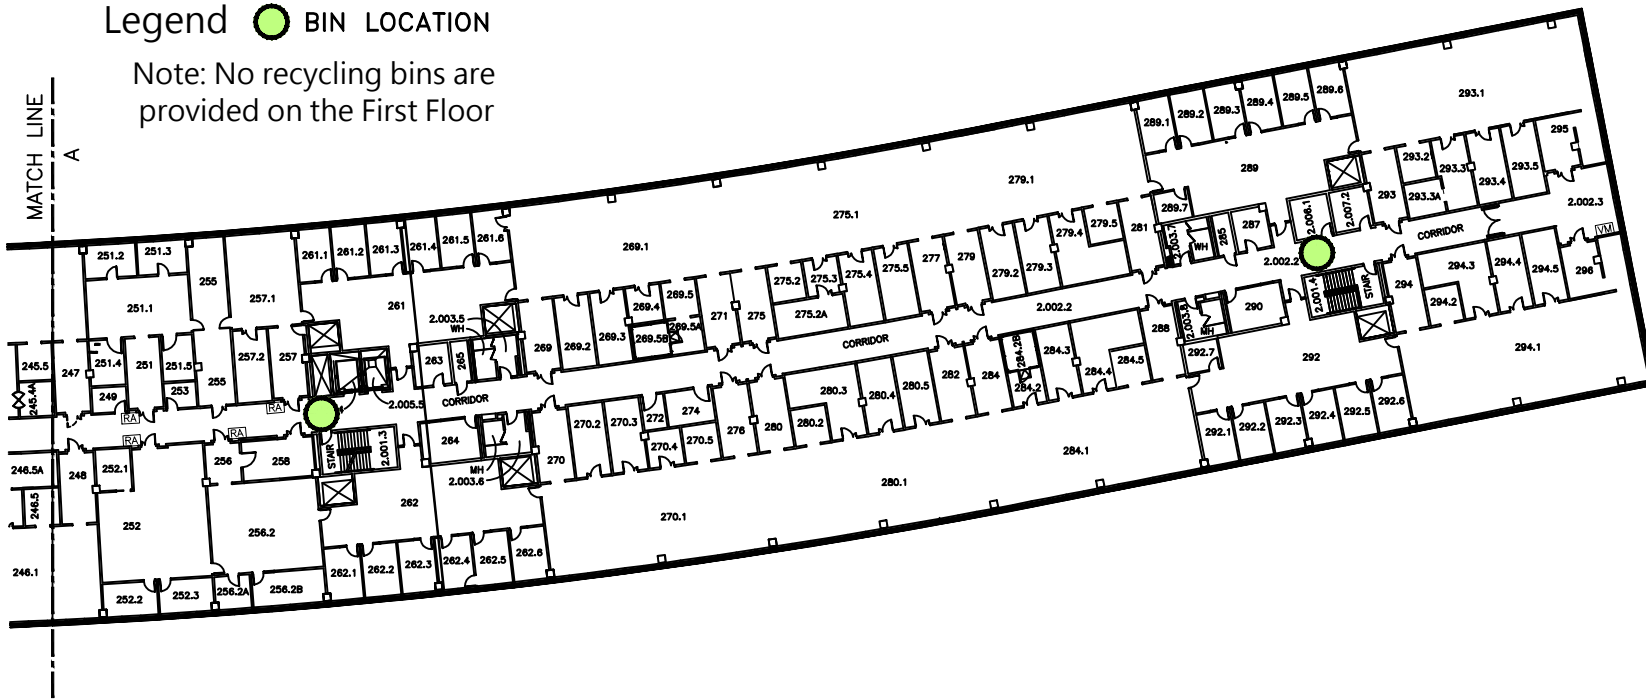

# STRF, 1st Floor West

Legend  BIN LOCATION

1st Level Floor Plan  
West

Single Stream Recycling Bin Locations

# STRF, 1st Floor East

Legend ● BIN LOCATION

1st Level Floor Plan  
East

Single Stream Recycling Bin Locations

# STRF, 2nd Floor West

Legend ● BIN LOCATION

Note: No recycling bins are provided on the First Floor

2nd Level Floor Plan  
West

Single Stream Recycling Bin Locations

# STRF, 2nd Floor East

Legend  BIN LOCATION

Note: No recycling bins are provided on the First Floor

2nd Level Floor Plan  
East

Single Stream Recycling Bin Locations