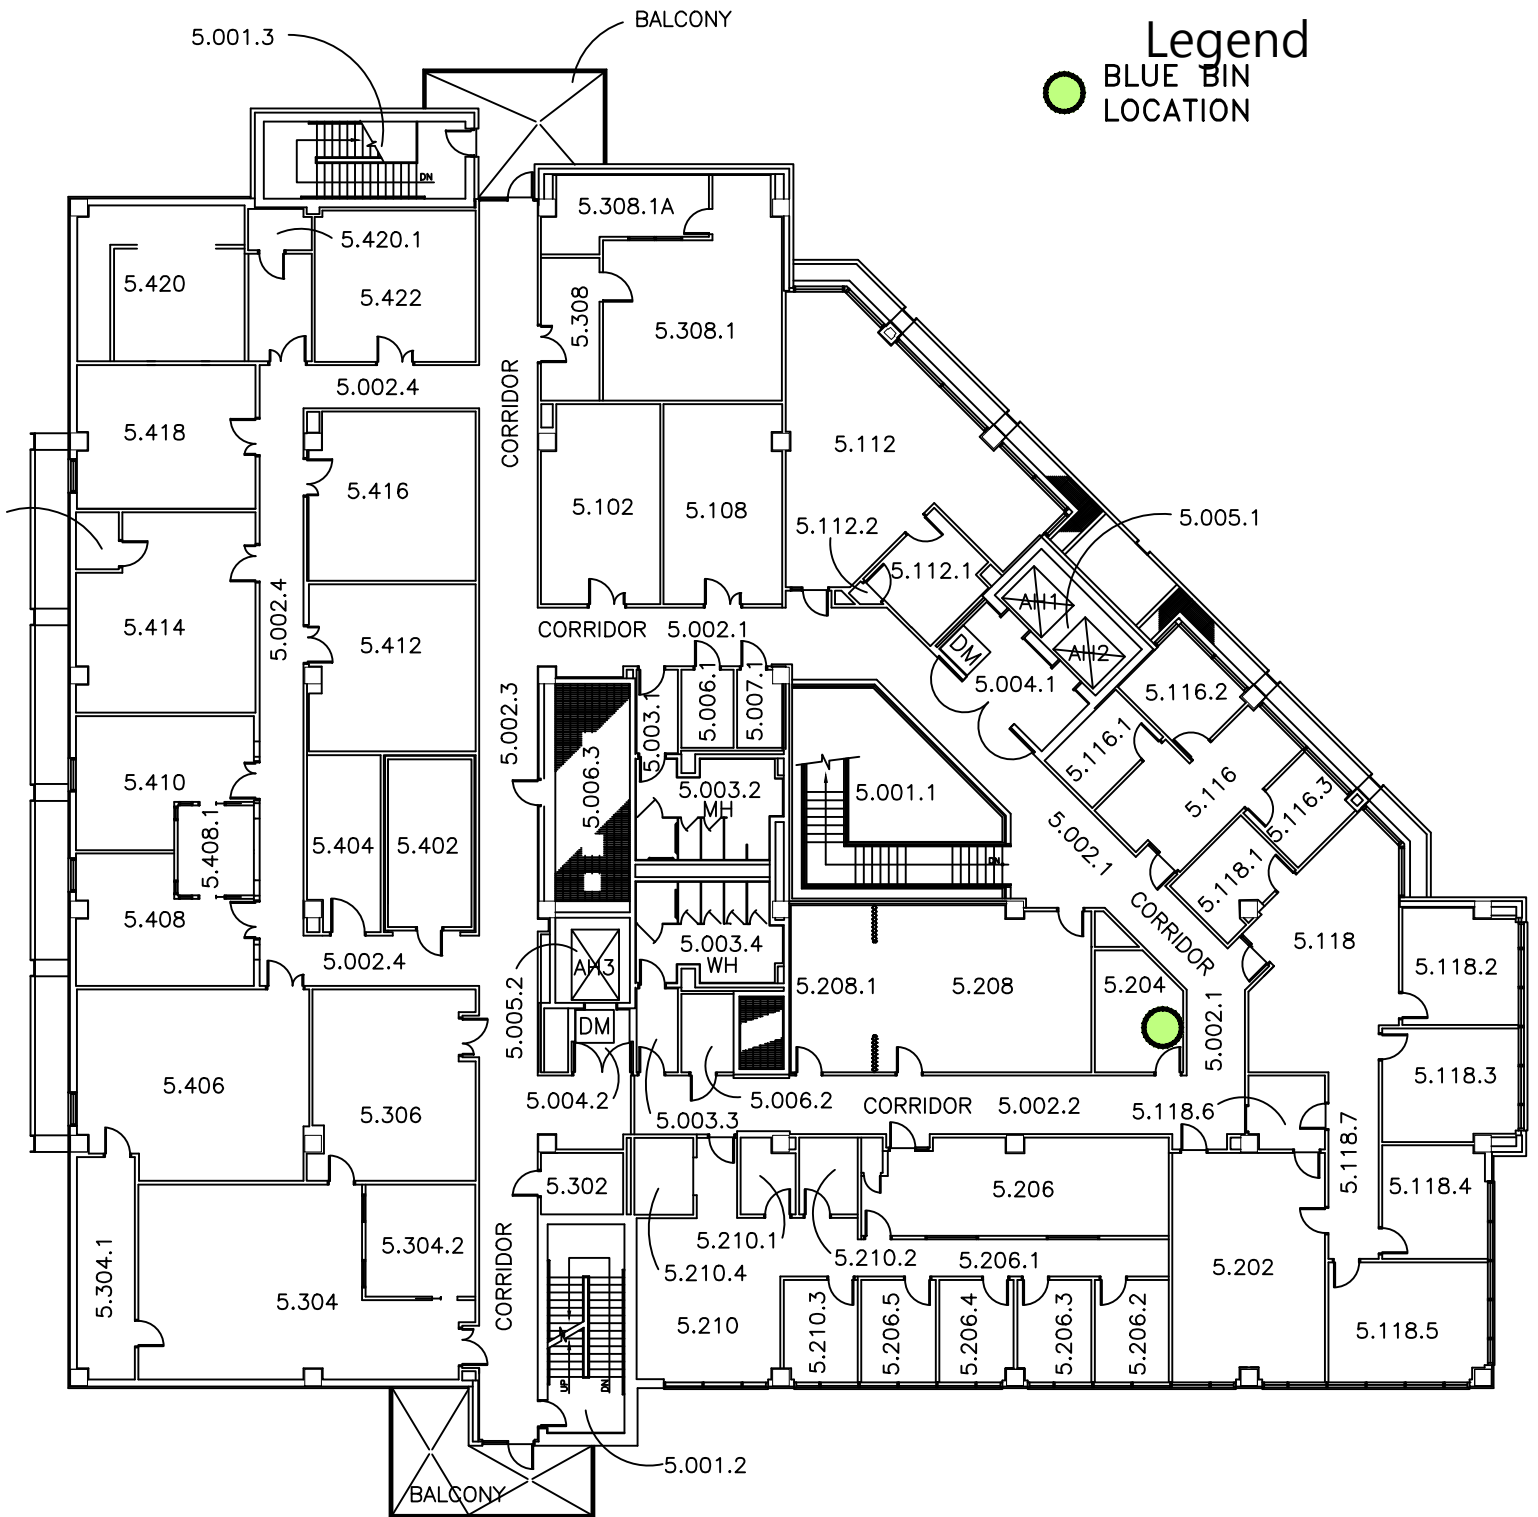

RAB Bldg 1st Floor

Single Stream Recycling Bin Locations

Legend

 BLUE BIN LOCATION

RAB Bldg 2nd Floor

Single Stream Recycling Bin Locations

Legend
 BLUE BIN LOCATION

RAB Bldg 3rd Floor

Single Stream Recycling Bin Locations

Legend
 BLUE BIN LOCATION

RAB Bldg 4th Floor

Single Stream Recycling Bin Locations

RAB Bldg 5th Floor

Single Stream Recycling Bin Locations