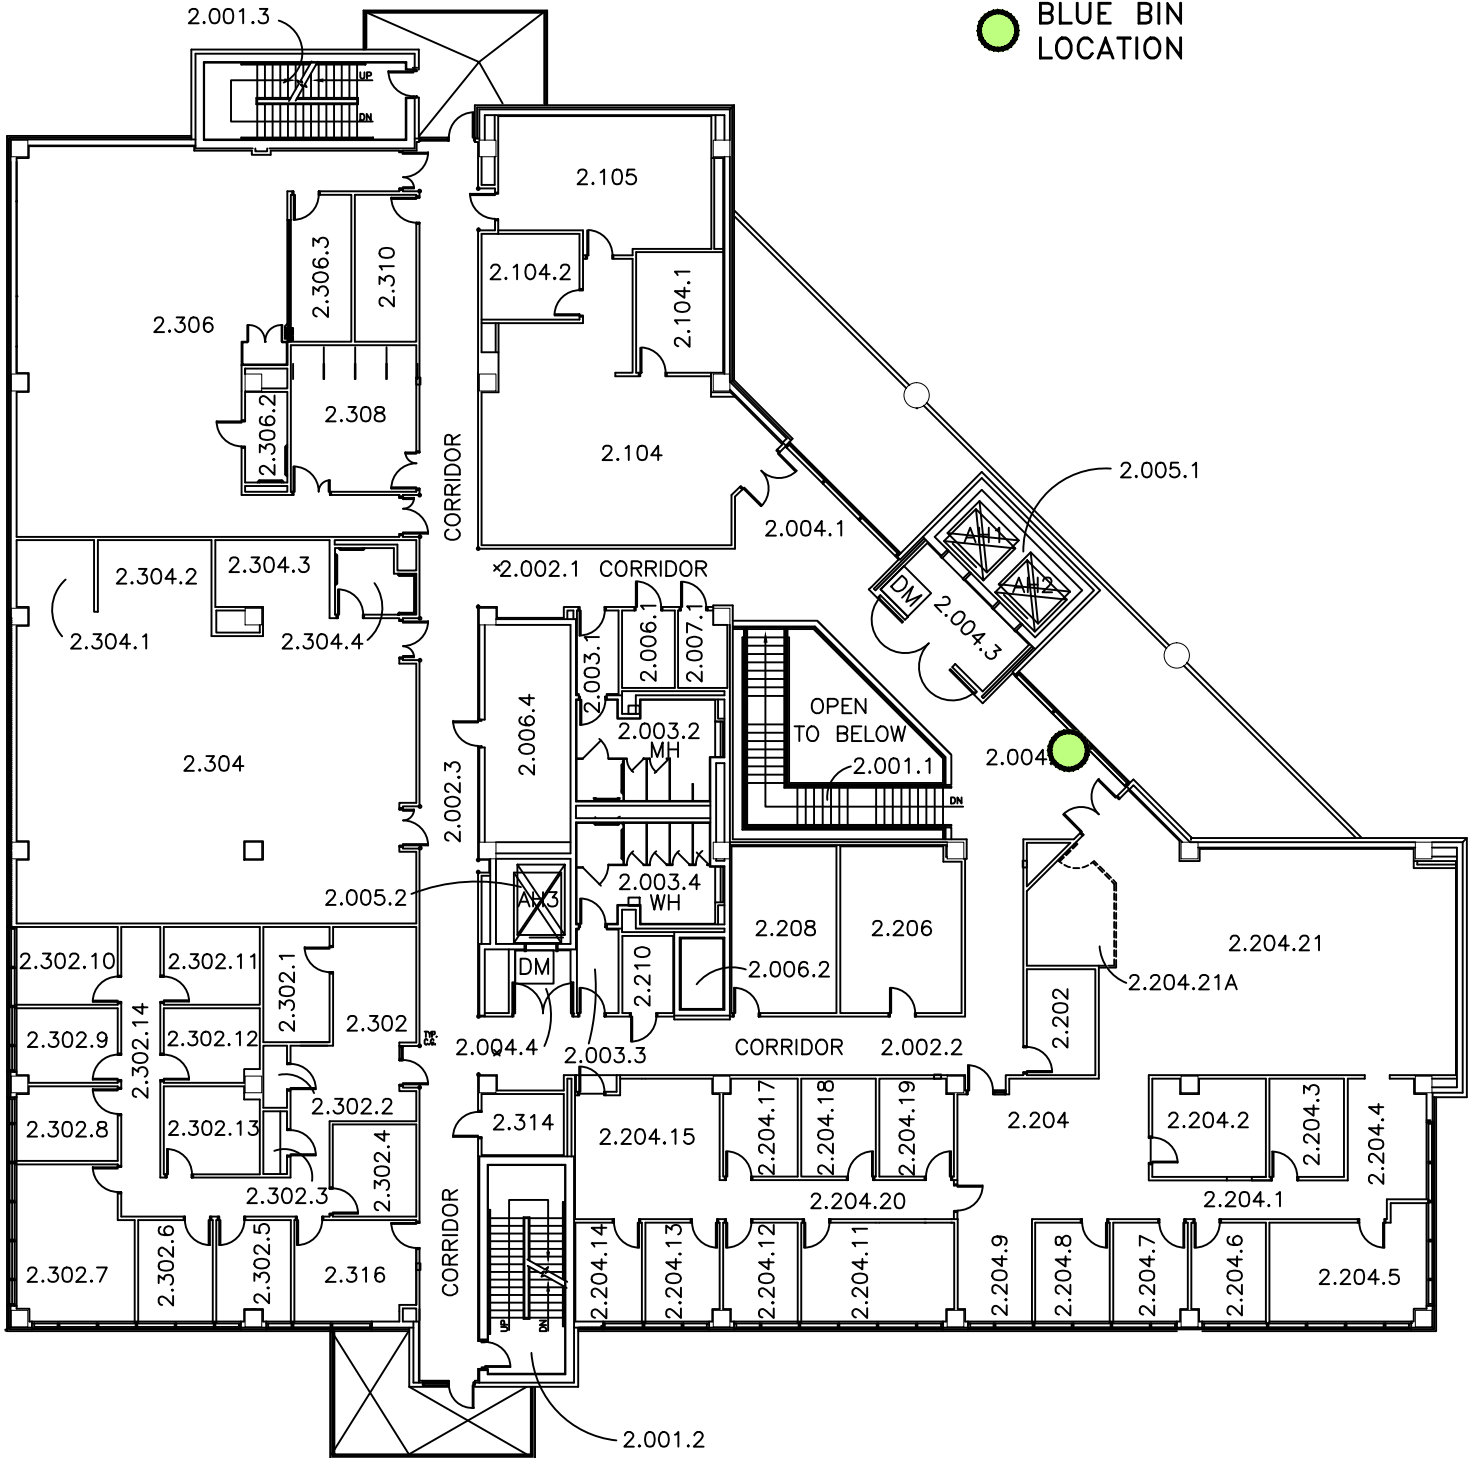

RAB Bldg 1st Floor

Single Stream Recycling Bin Locations

Legend

 BLUE BIN LOCATION

RAB Bldg 2nd Floor

Single Stream Recycling Bin Locations

Legend
 BLUE BIN LOCATION

RAB Bldg 3rd Floor

Single Stream Recycling Bin Locations

Legend
 BLUE BIN LOCATION

RAB Bldg 4th Floor

Single Stream Recycling Bin Locations

RAB Bldg 5th Floor

Single Stream Recycling Bin Locations