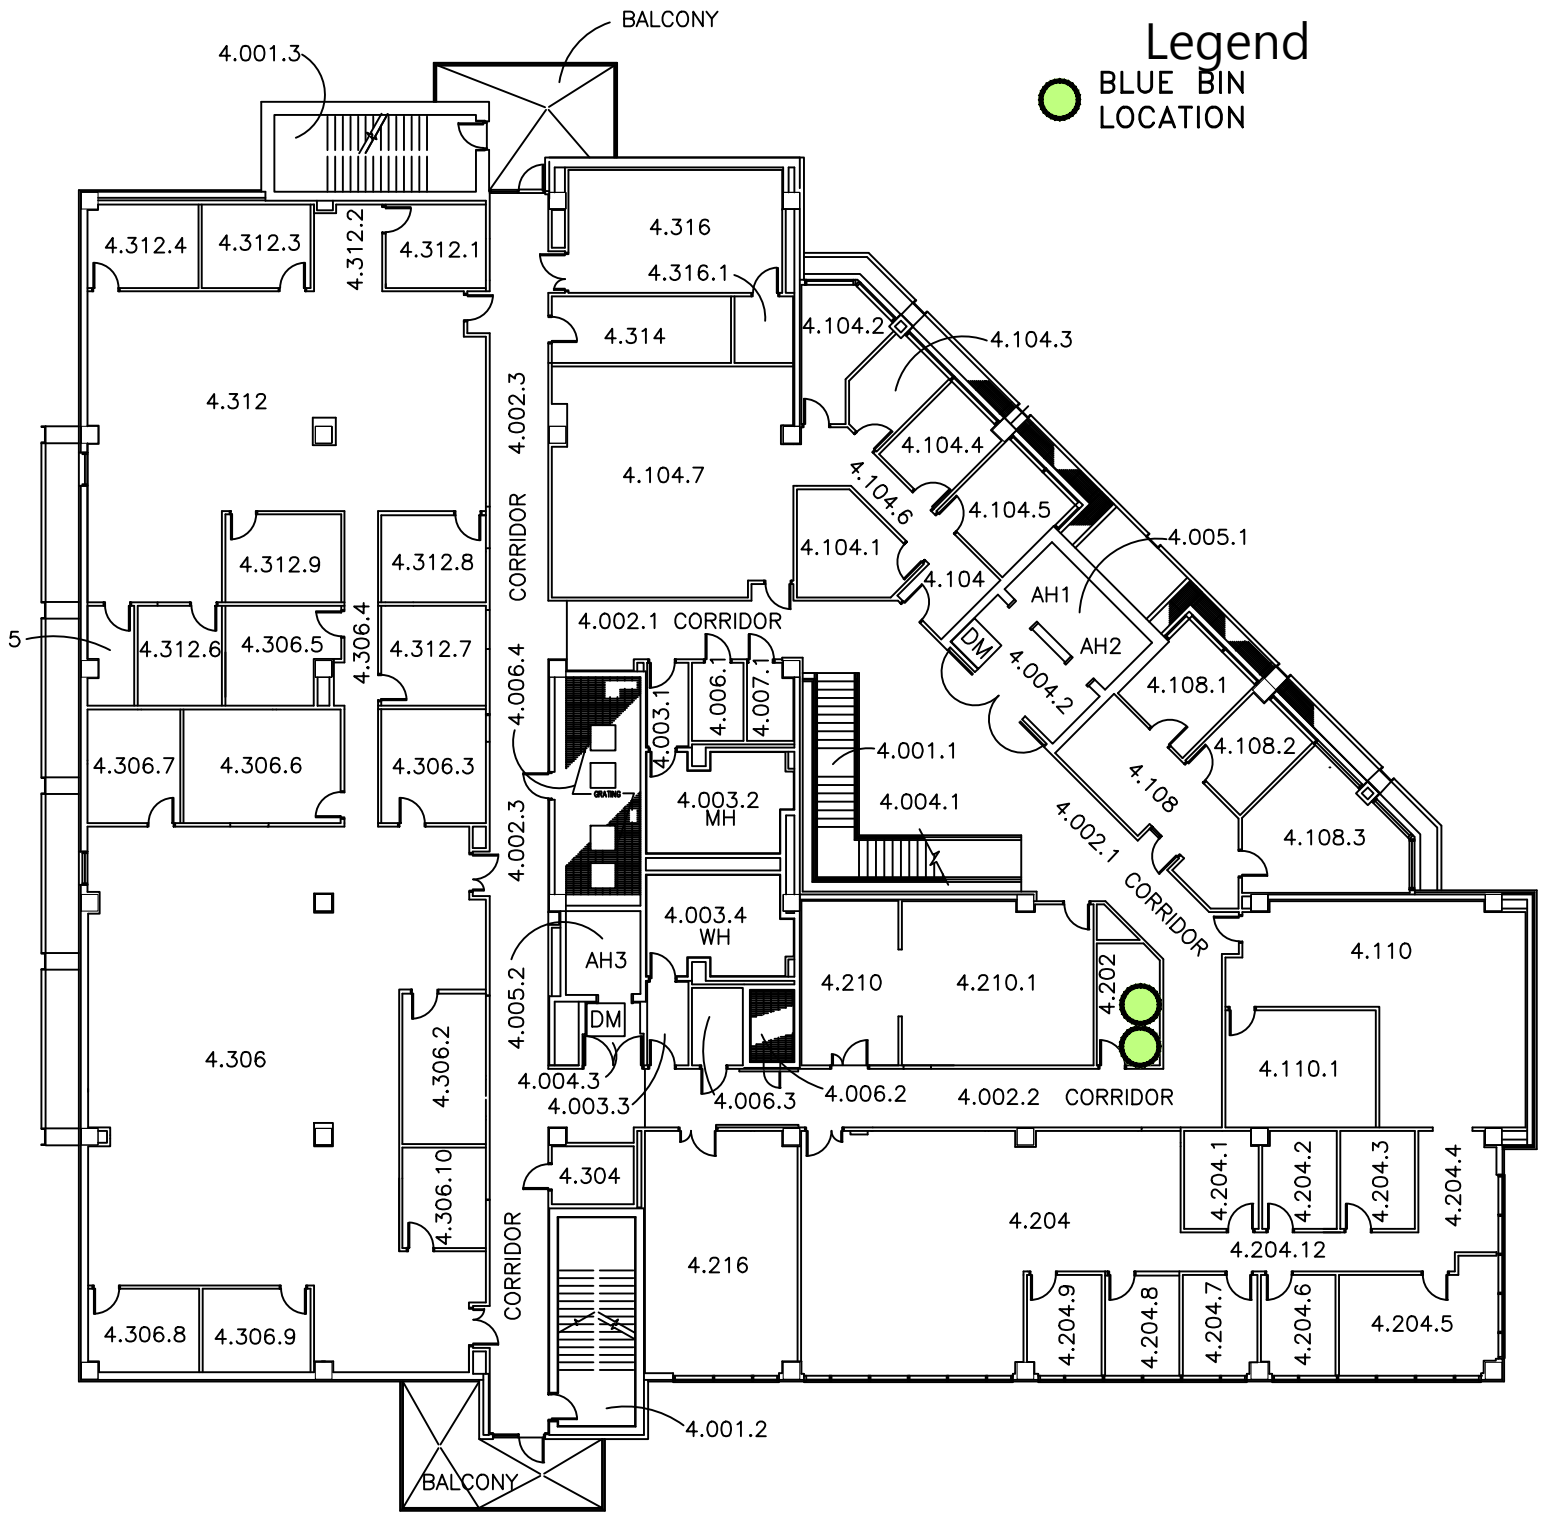

RAB Bldg 1st Floor

Single Stream Recycling Bin Locations

Legend

 BLUE BIN LOCATION

RAB Bldg 2nd Floor

Single Stream Recycling Bin Locations

Legend
 BLUE BIN LOCATION

RAB Bldg 3rd Floor

Single Stream Recycling Bin Locations

Legend
 BLUE BIN LOCATION

RAB Bldg 4th Floor

Single Stream Recycling Bin Locations

RAB Bldg 5th Floor

Single Stream Recycling Bin Locations