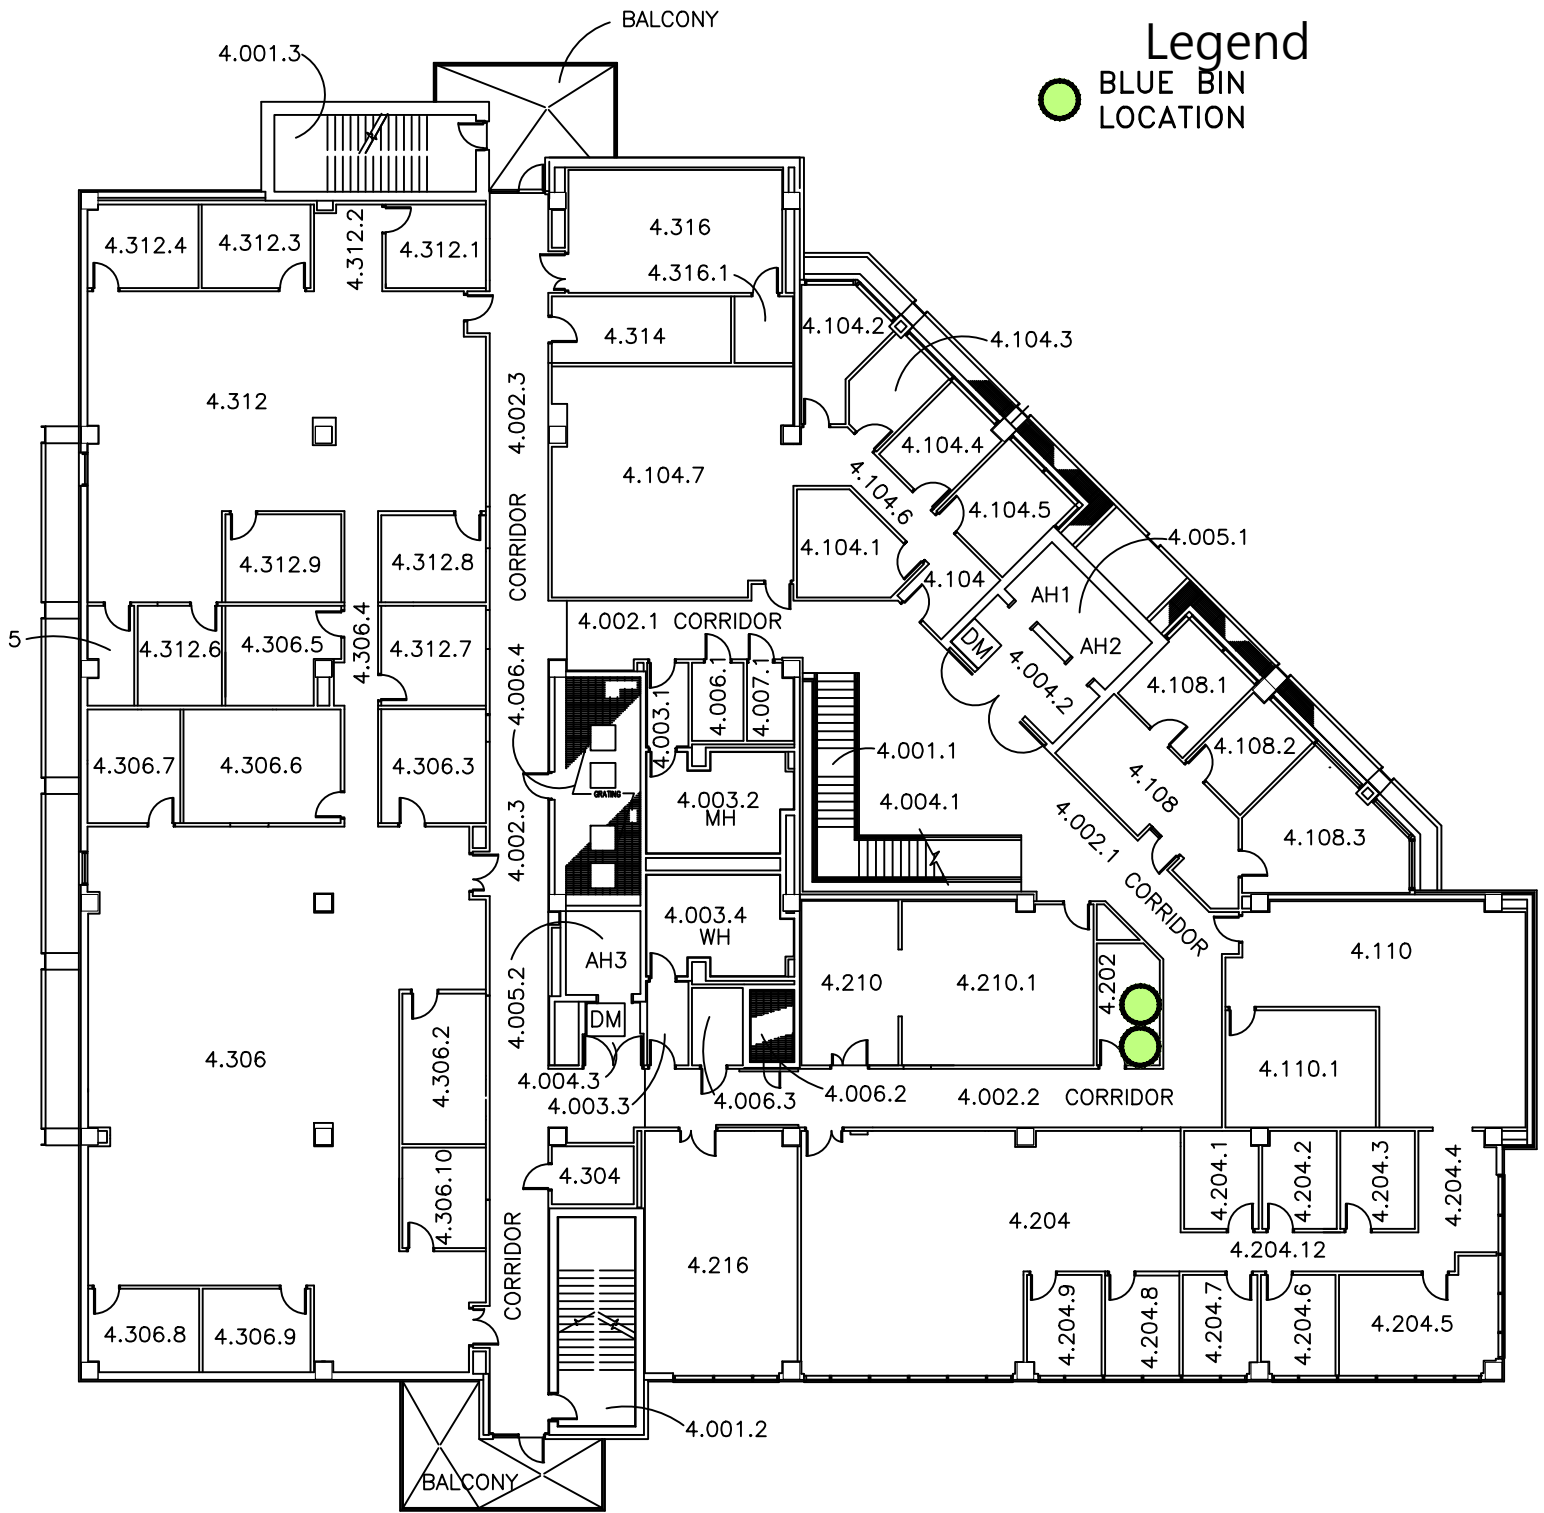

# Legend

 BLUE BIN LOCATION

## RAB Bldg 2nd Floor

Single Stream Recycling Bin Locations

**Legend**  
 BLUE BIN LOCATION

# RAB Bldg 3rd Floor

Single Stream Recycling Bin Locations

**Legend**  
 BLUE BIN LOCATION

# RAB Bldg 4th Floor

Single Stream Recycling Bin Locations