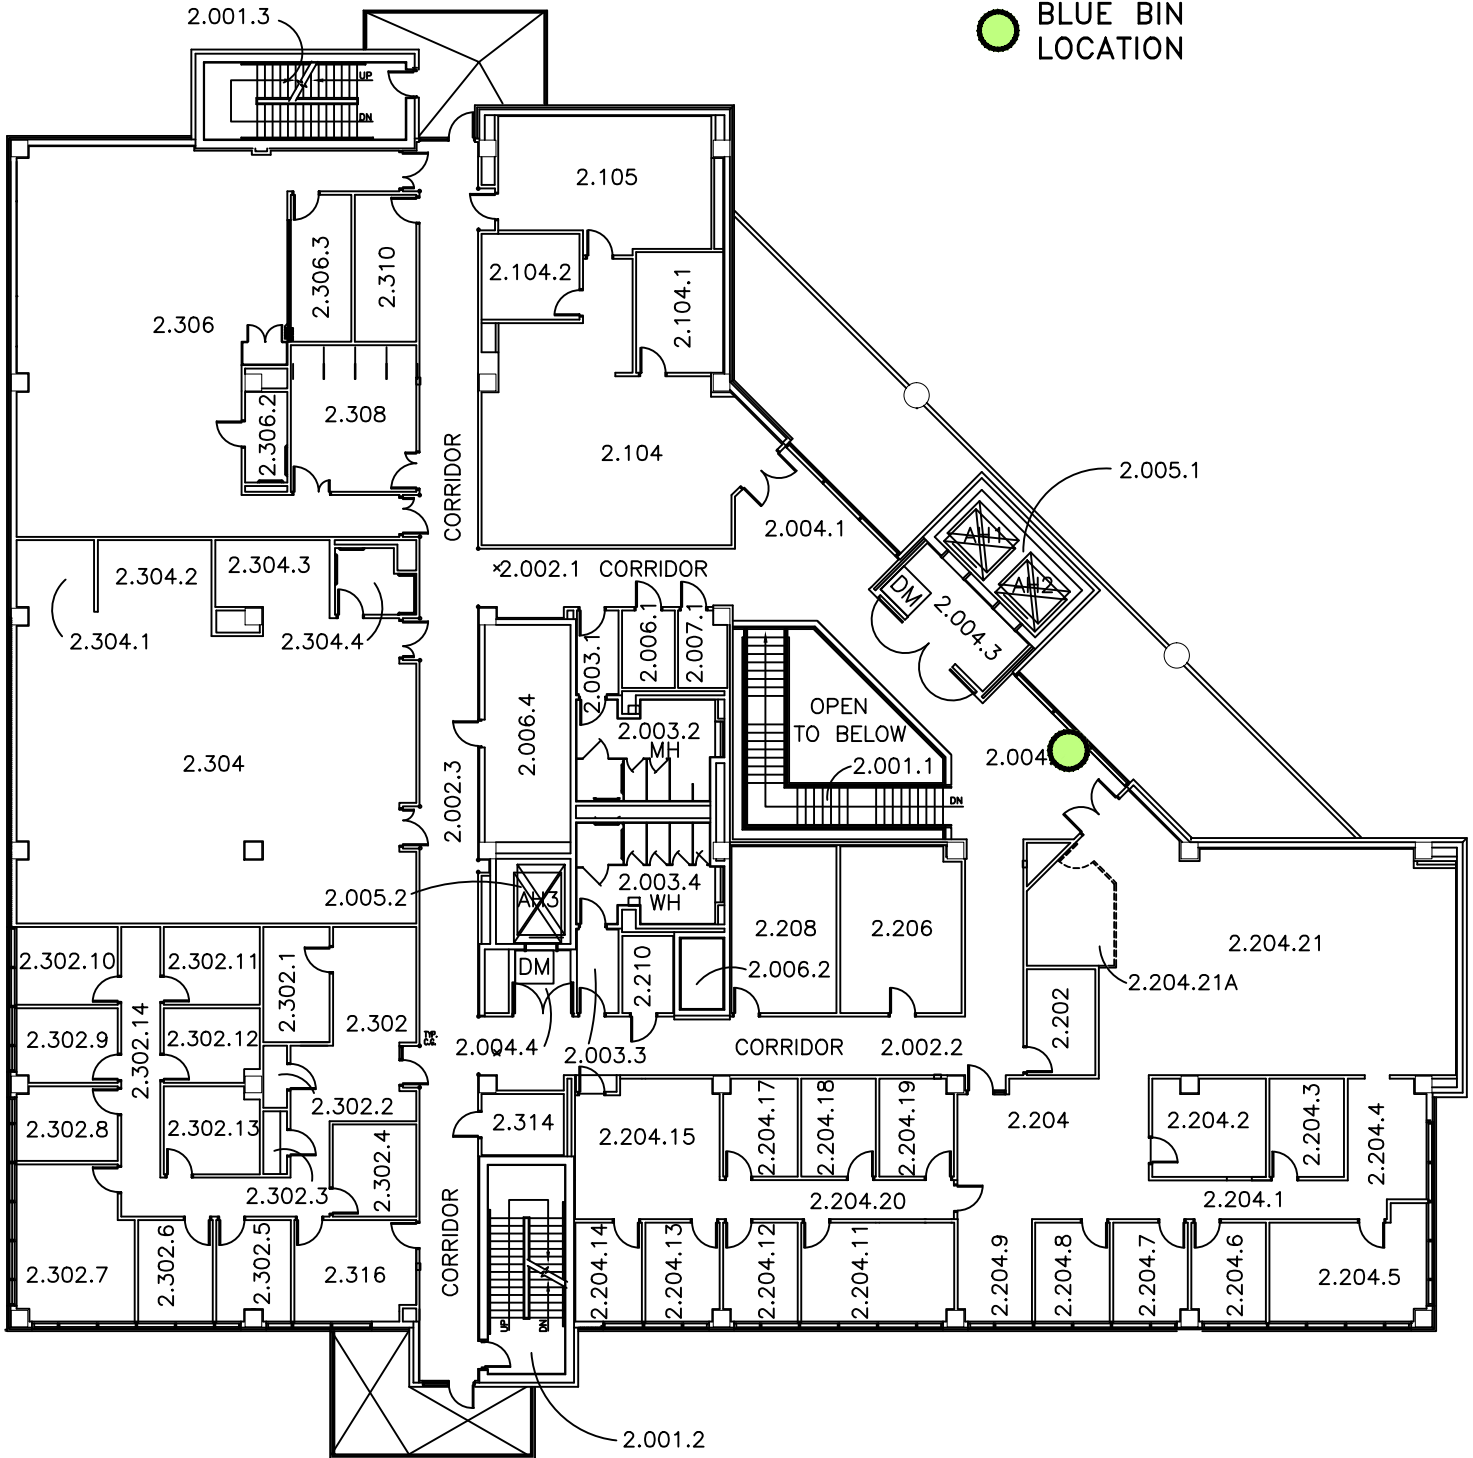

# Legend

 BLUE BIN LOCATION

## RAB Bldg 2nd Floor

Single Stream Recycling Bin Locations

**Legend**  
 BLUE BIN LOCATION

# RAB Bldg 3rd Floor

Single Stream Recycling Bin Locations

**Legend**  
 BLUE BIN LOCATION

# RAB Bldg 4th Floor

Single Stream Recycling Bin Locations