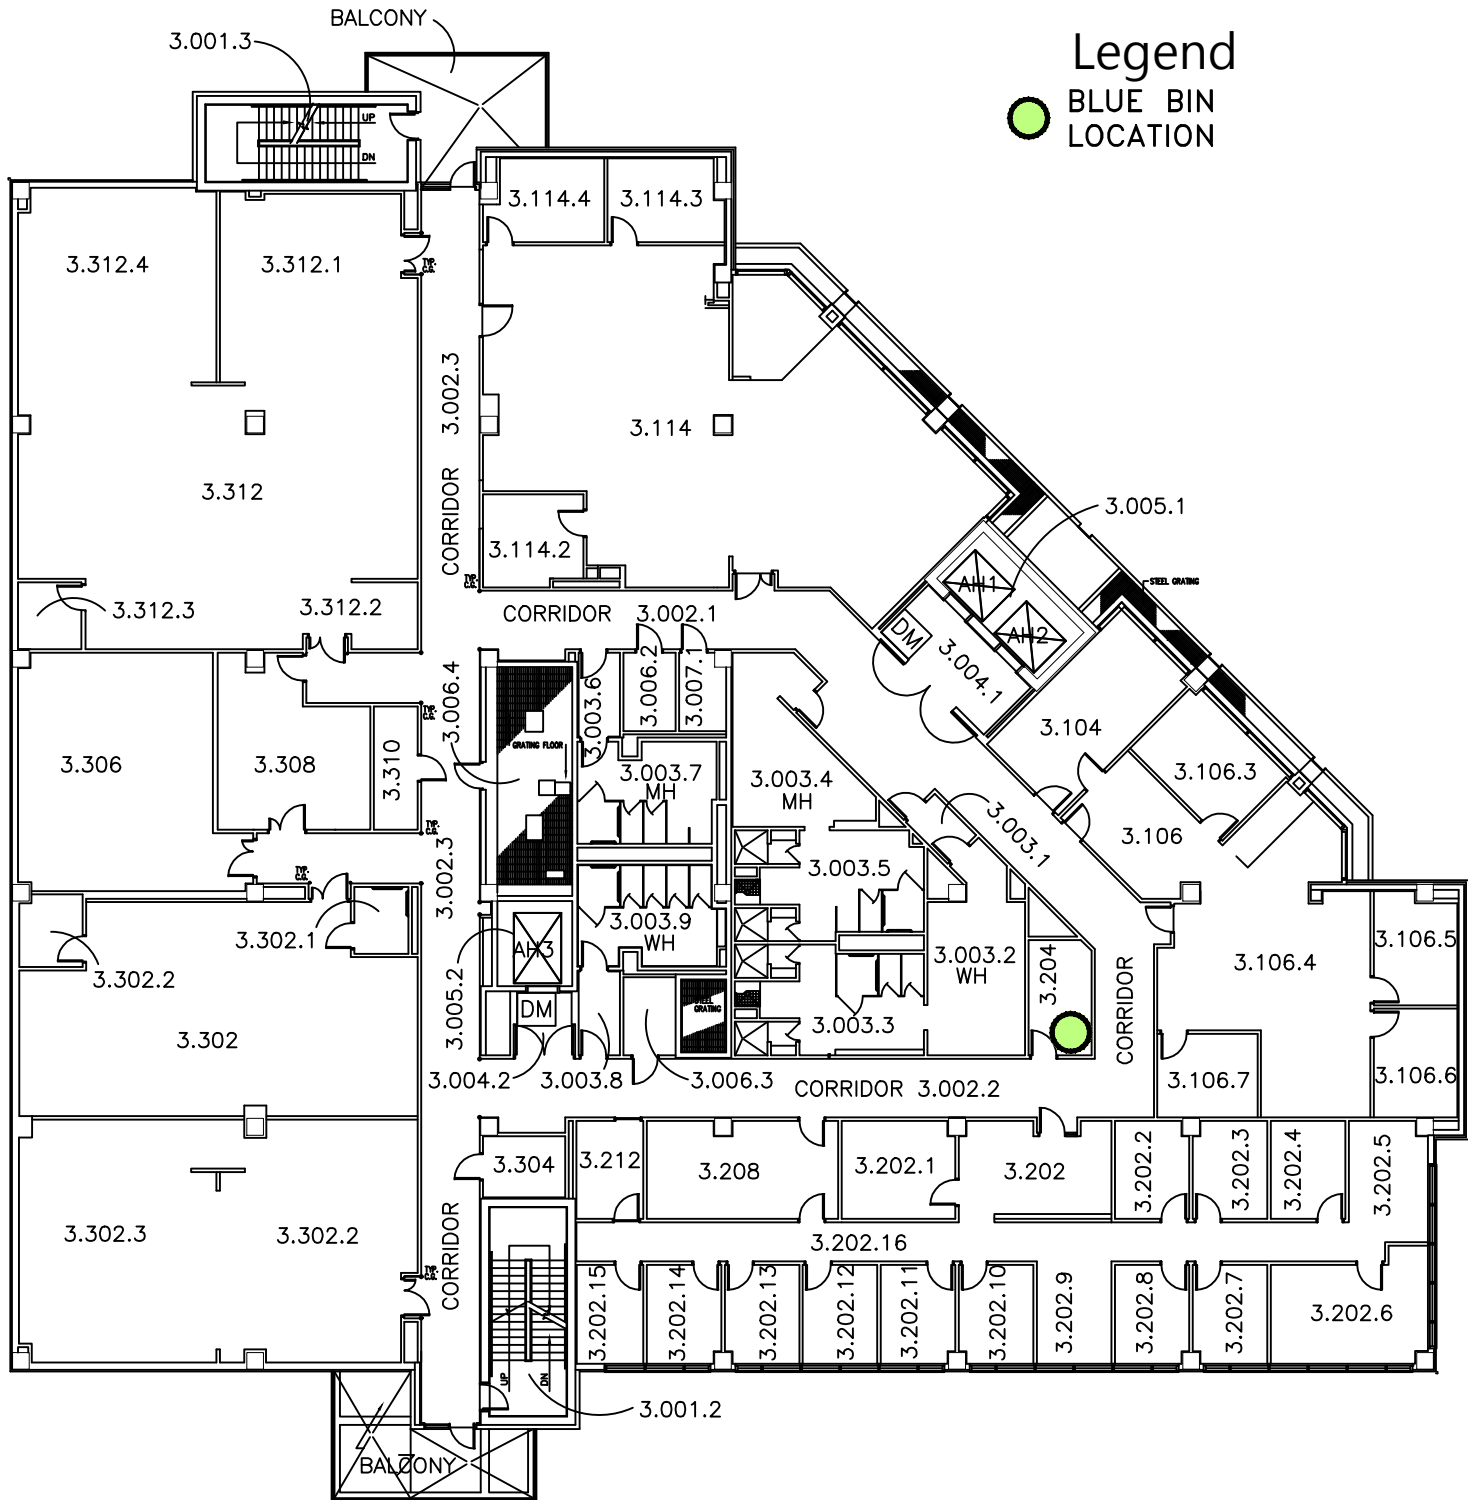

RAB Bldg 1st Floor

Single Stream Recycling Bin Locations

Legend

 BLUE BIN LOCATION

RAB Bldg 2nd Floor

Single Stream Recycling Bin Locations

Legend
 BLUE BIN LOCATION

RAB Bldg 3rd Floor

Single Stream Recycling Bin Locations

Legend
 BLUE BIN LOCATION

RAB Bldg 4th Floor

Single Stream Recycling Bin Locations

RAB Bldg 5th Floor

Single Stream Recycling Bin Locations