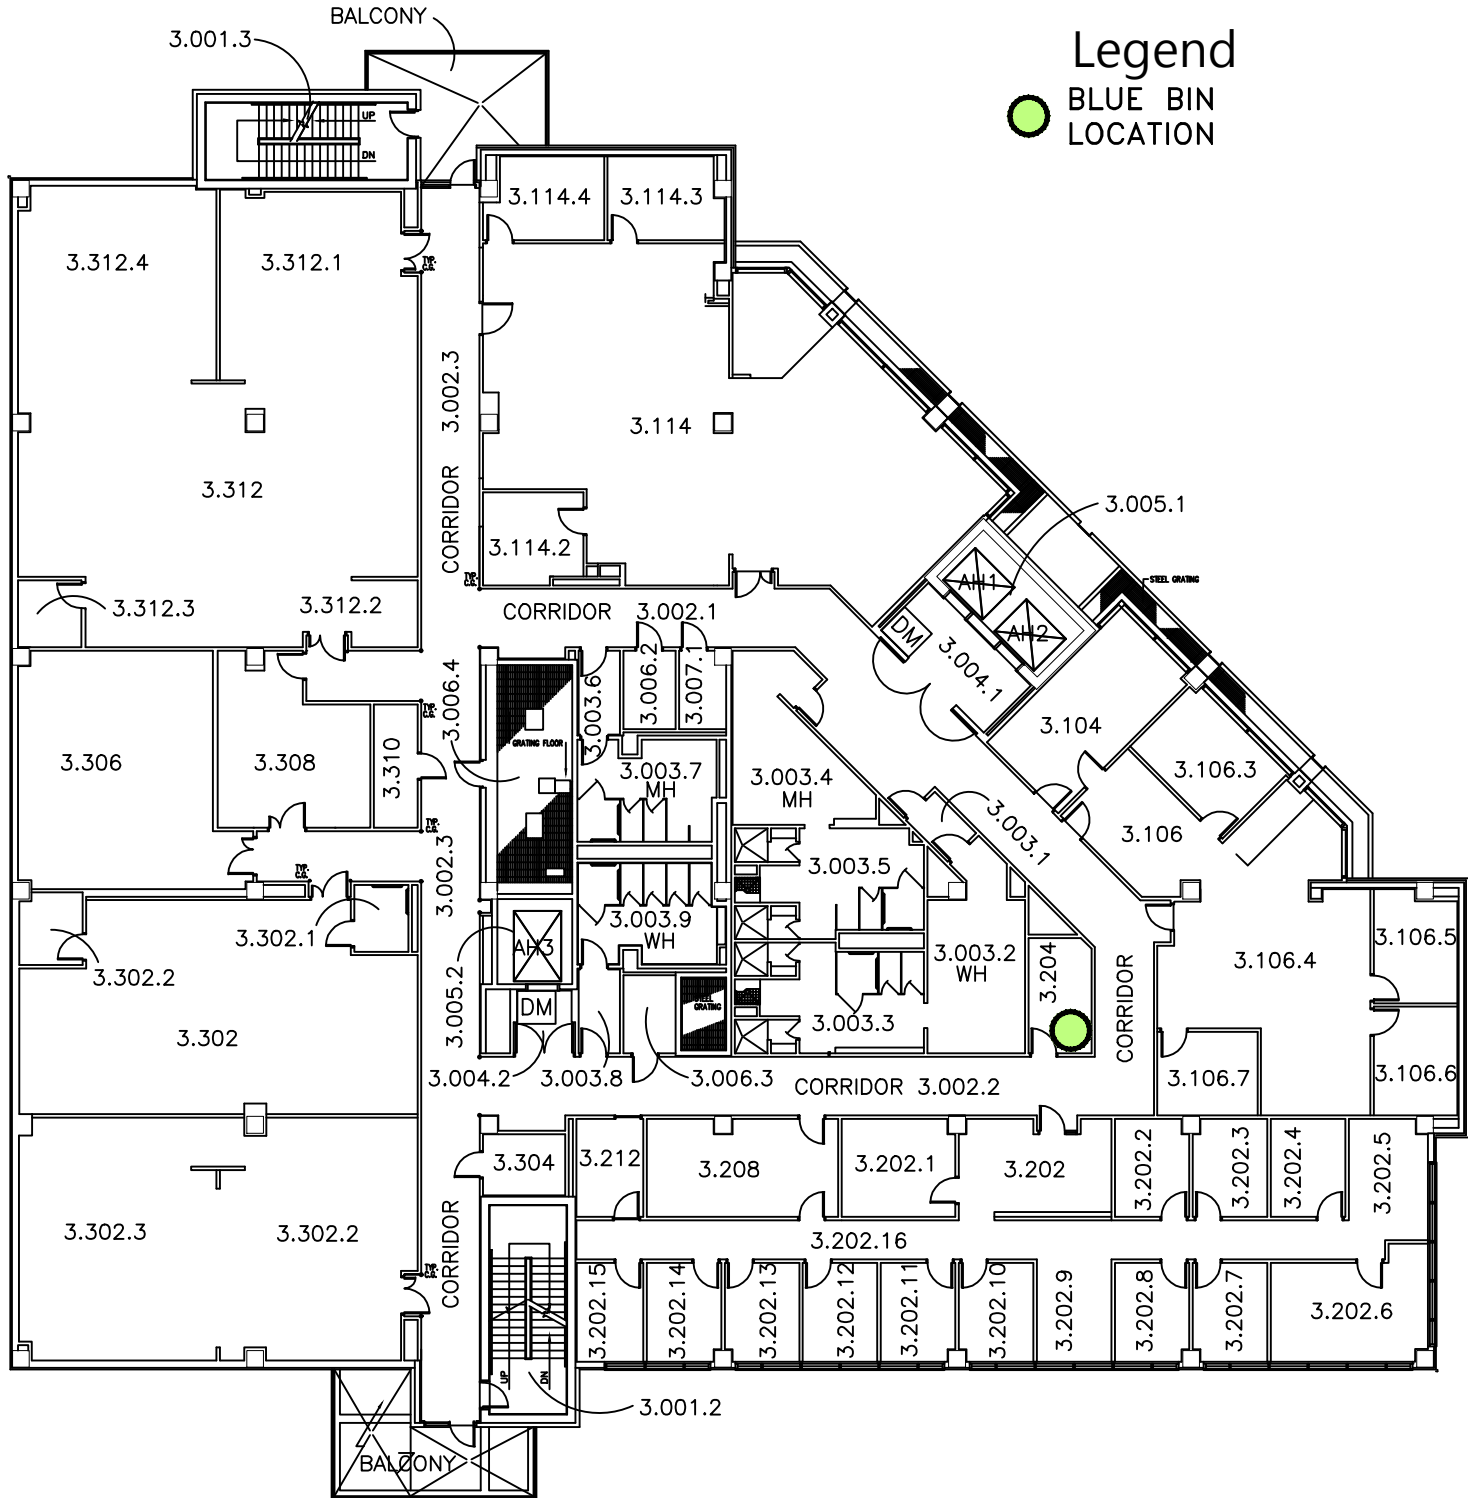

# Legend

 BLUE BIN LOCATION

## RAB Bldg 2nd Floor

Single Stream Recycling Bin Locations

**Legend**  
 BLUE BIN LOCATION

# RAB Bldg 3rd Floor

Single Stream Recycling Bin Locations

**Legend**  
 BLUE BIN LOCATION

# RAB Bldg 4th Floor

Single Stream Recycling Bin Locations