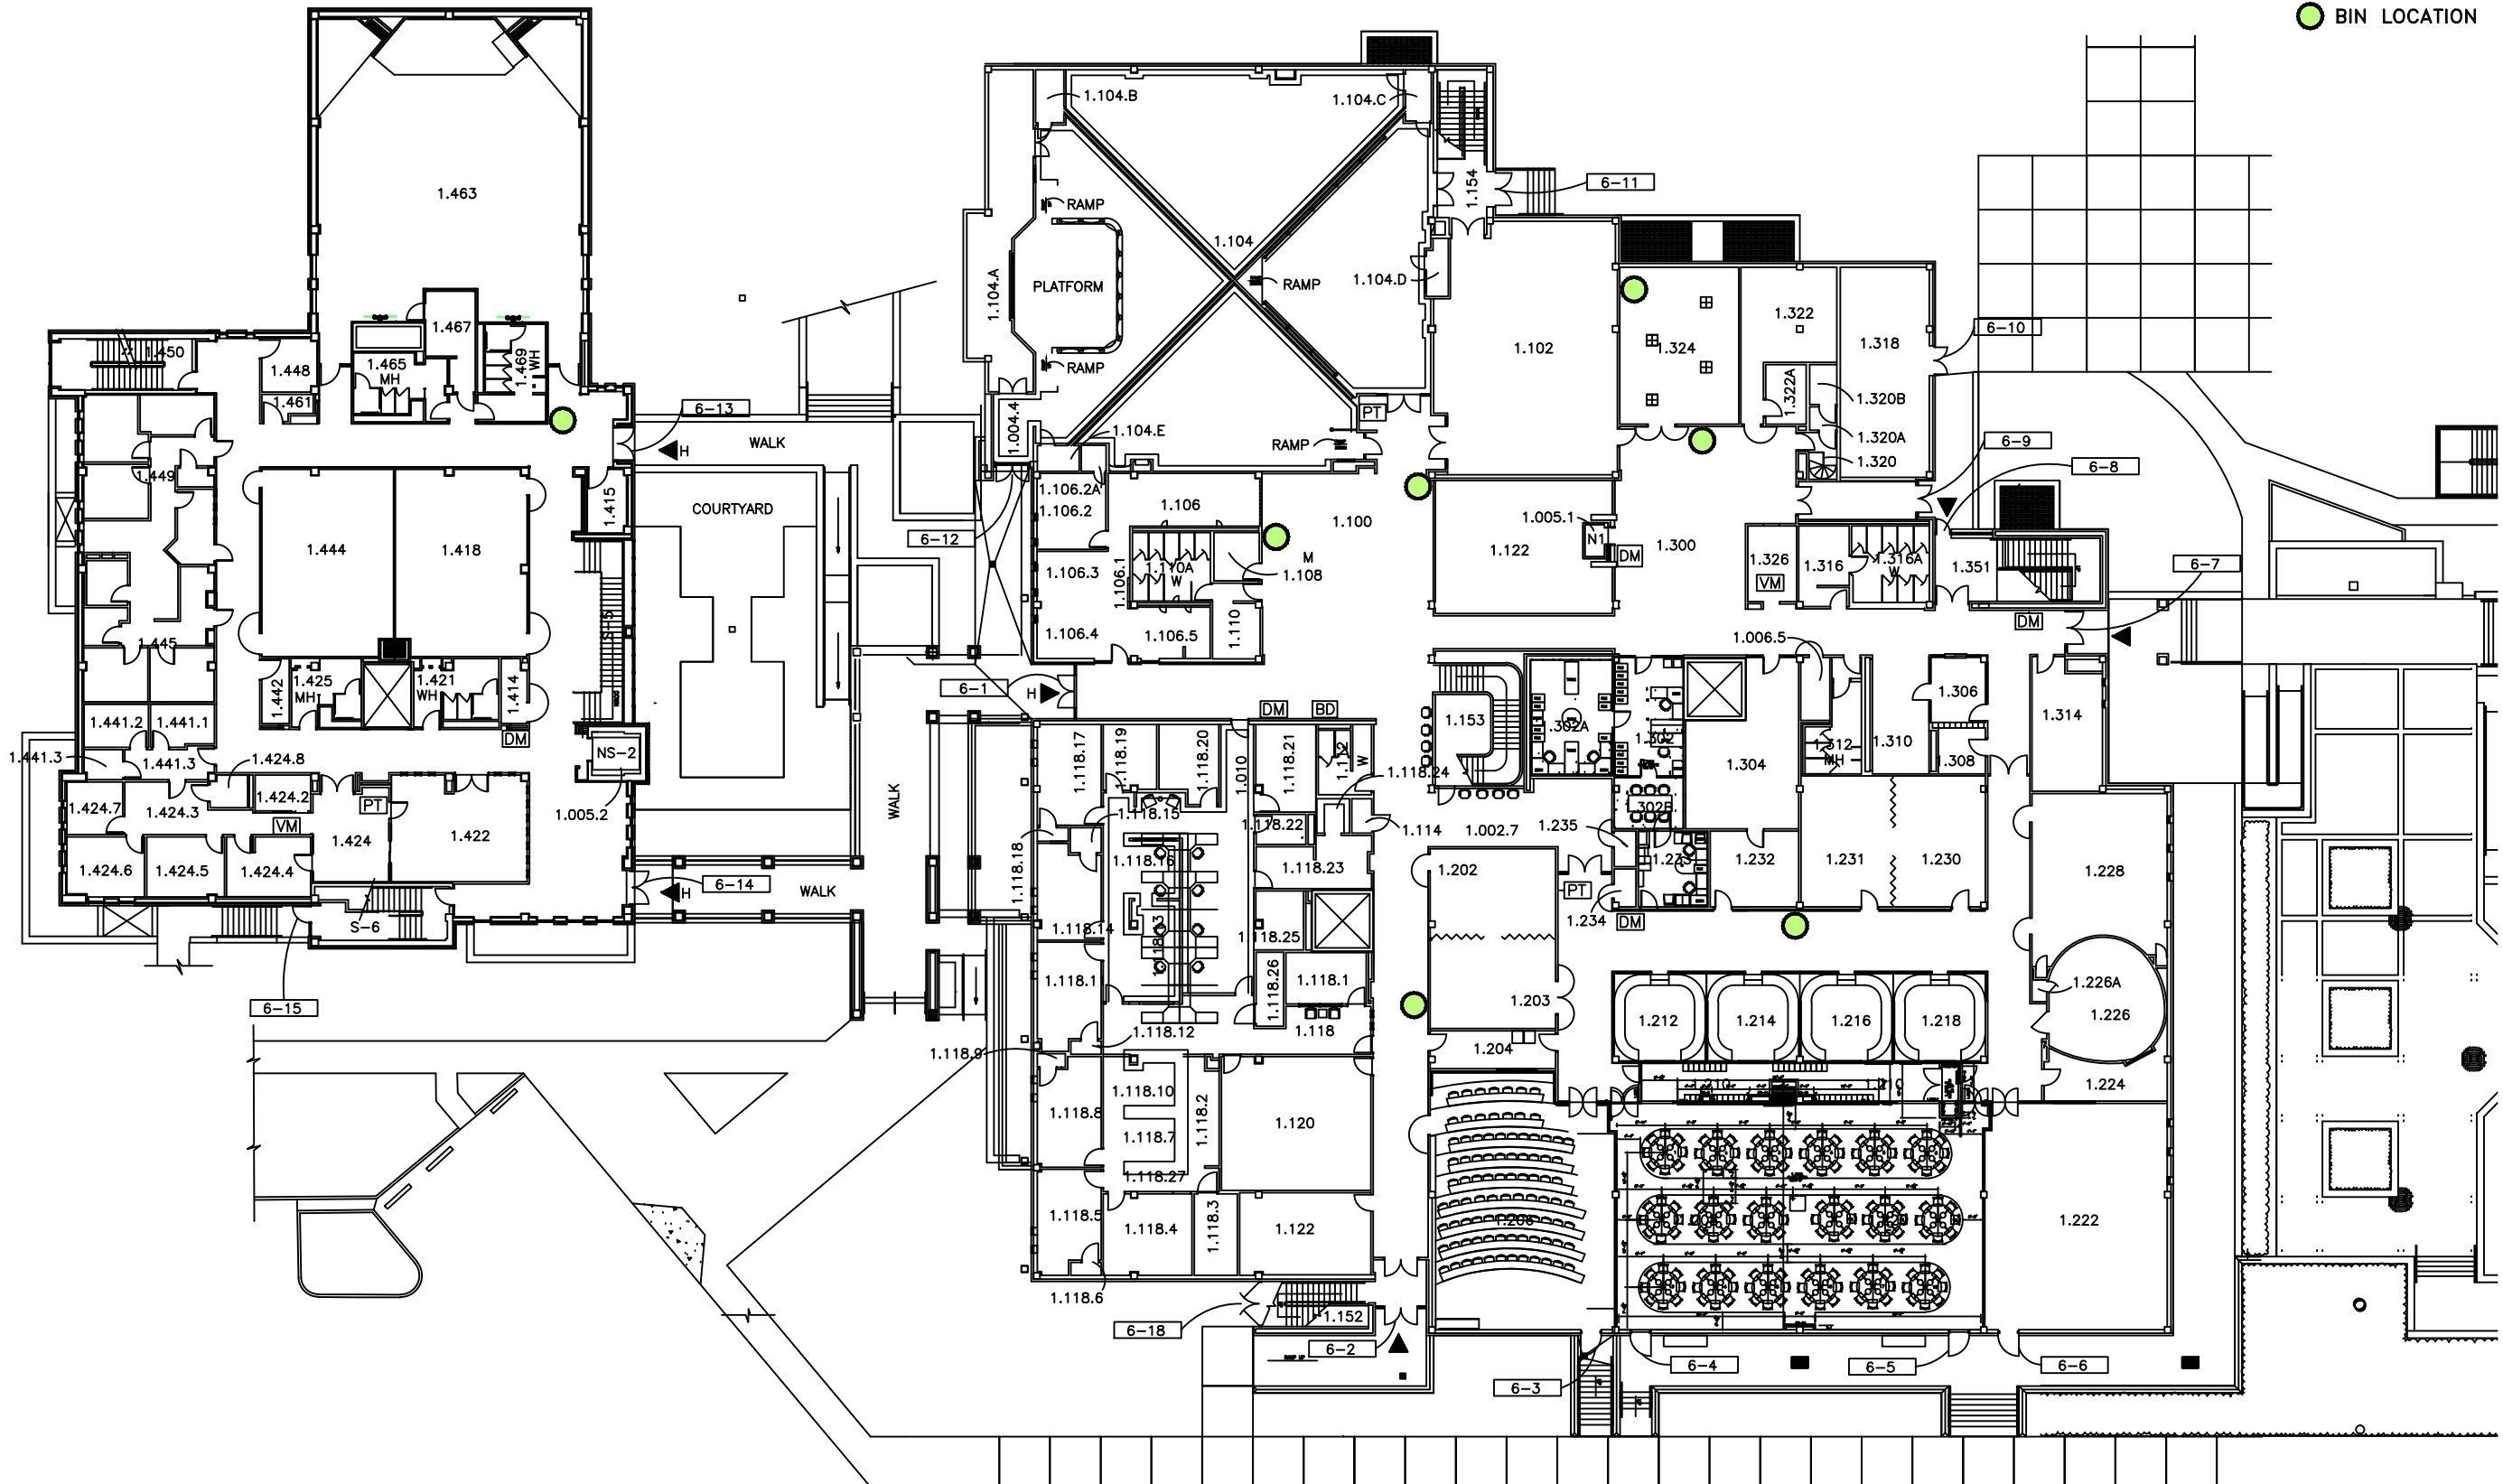

## Legend

 BIN LOCATION

Single Stream Recycling Bin Locations

# Nursing School, 1st Floor