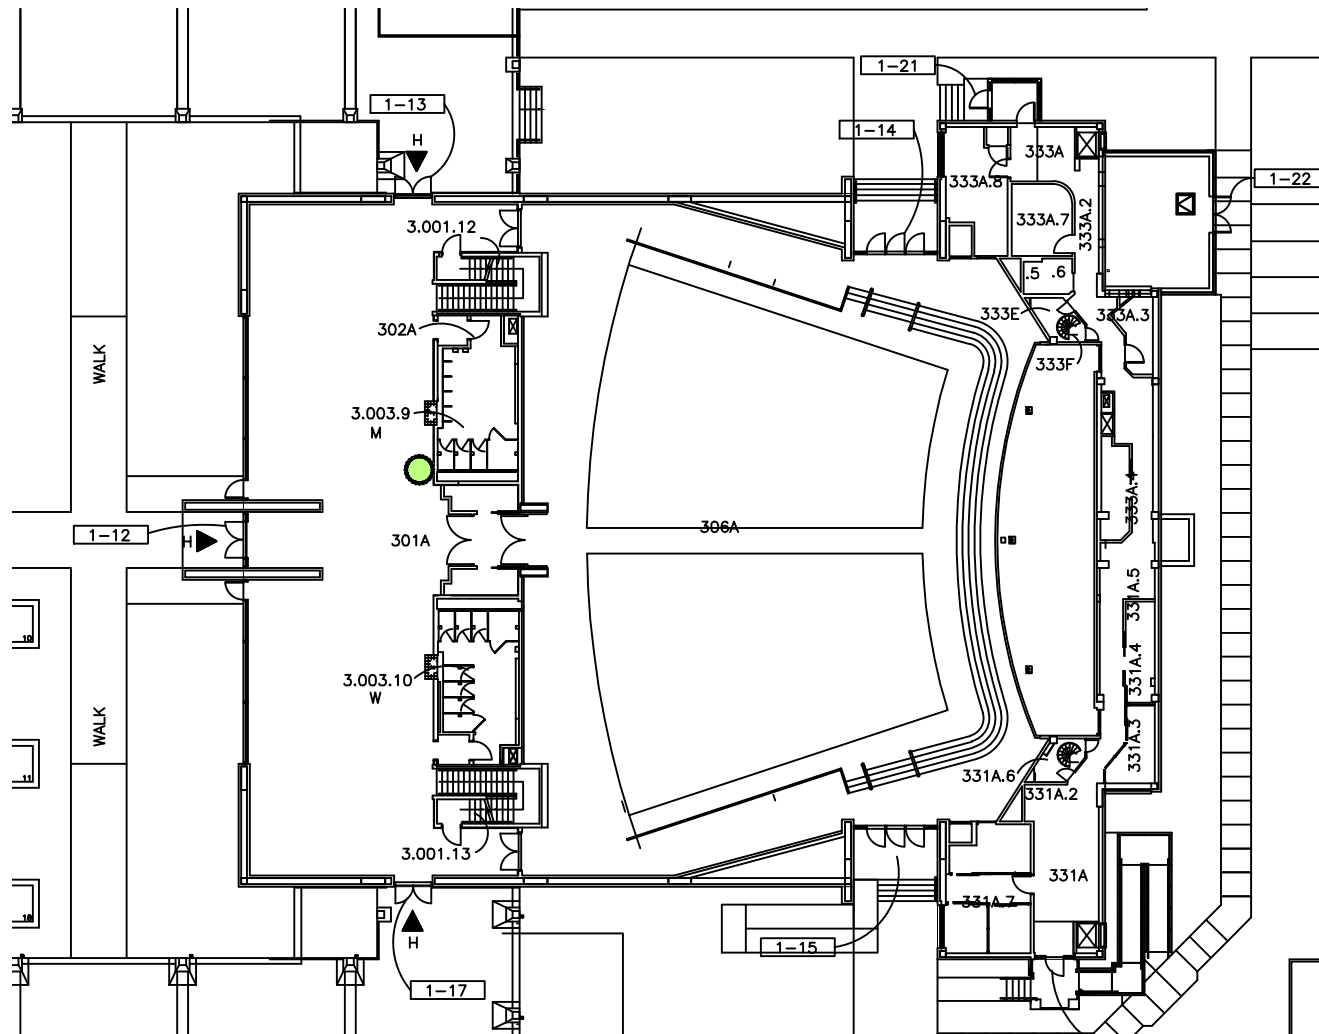

# Auditorium & Arcade 2nd Floor

Single Stream Recycling Bin Locations

Legend  
 BIN LOCATION

# Holly Auditorium Foyer

Single Stream Recycling Bin Locations

### Legend

● BIN LOCATION

# Single Stream Recycling Bin Locations