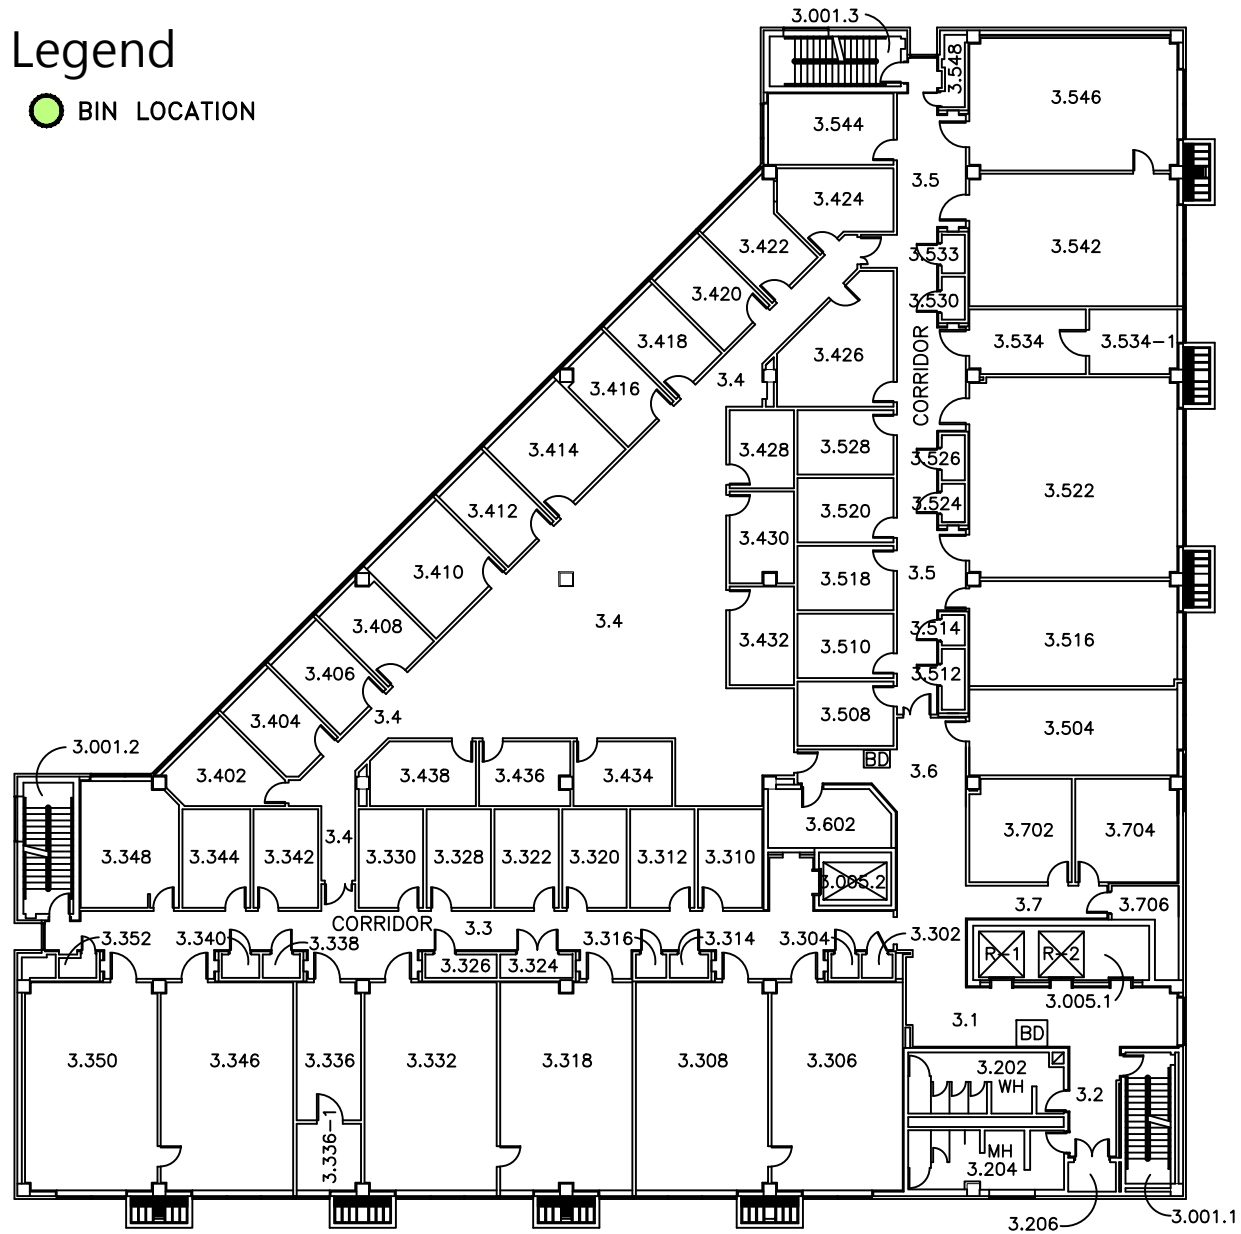

## Single Stream Recycling Bin Locations

# Mc Dermott 2nd Floor

Legend ● BIN LOCATION

## Legend

 BIN LOCATION