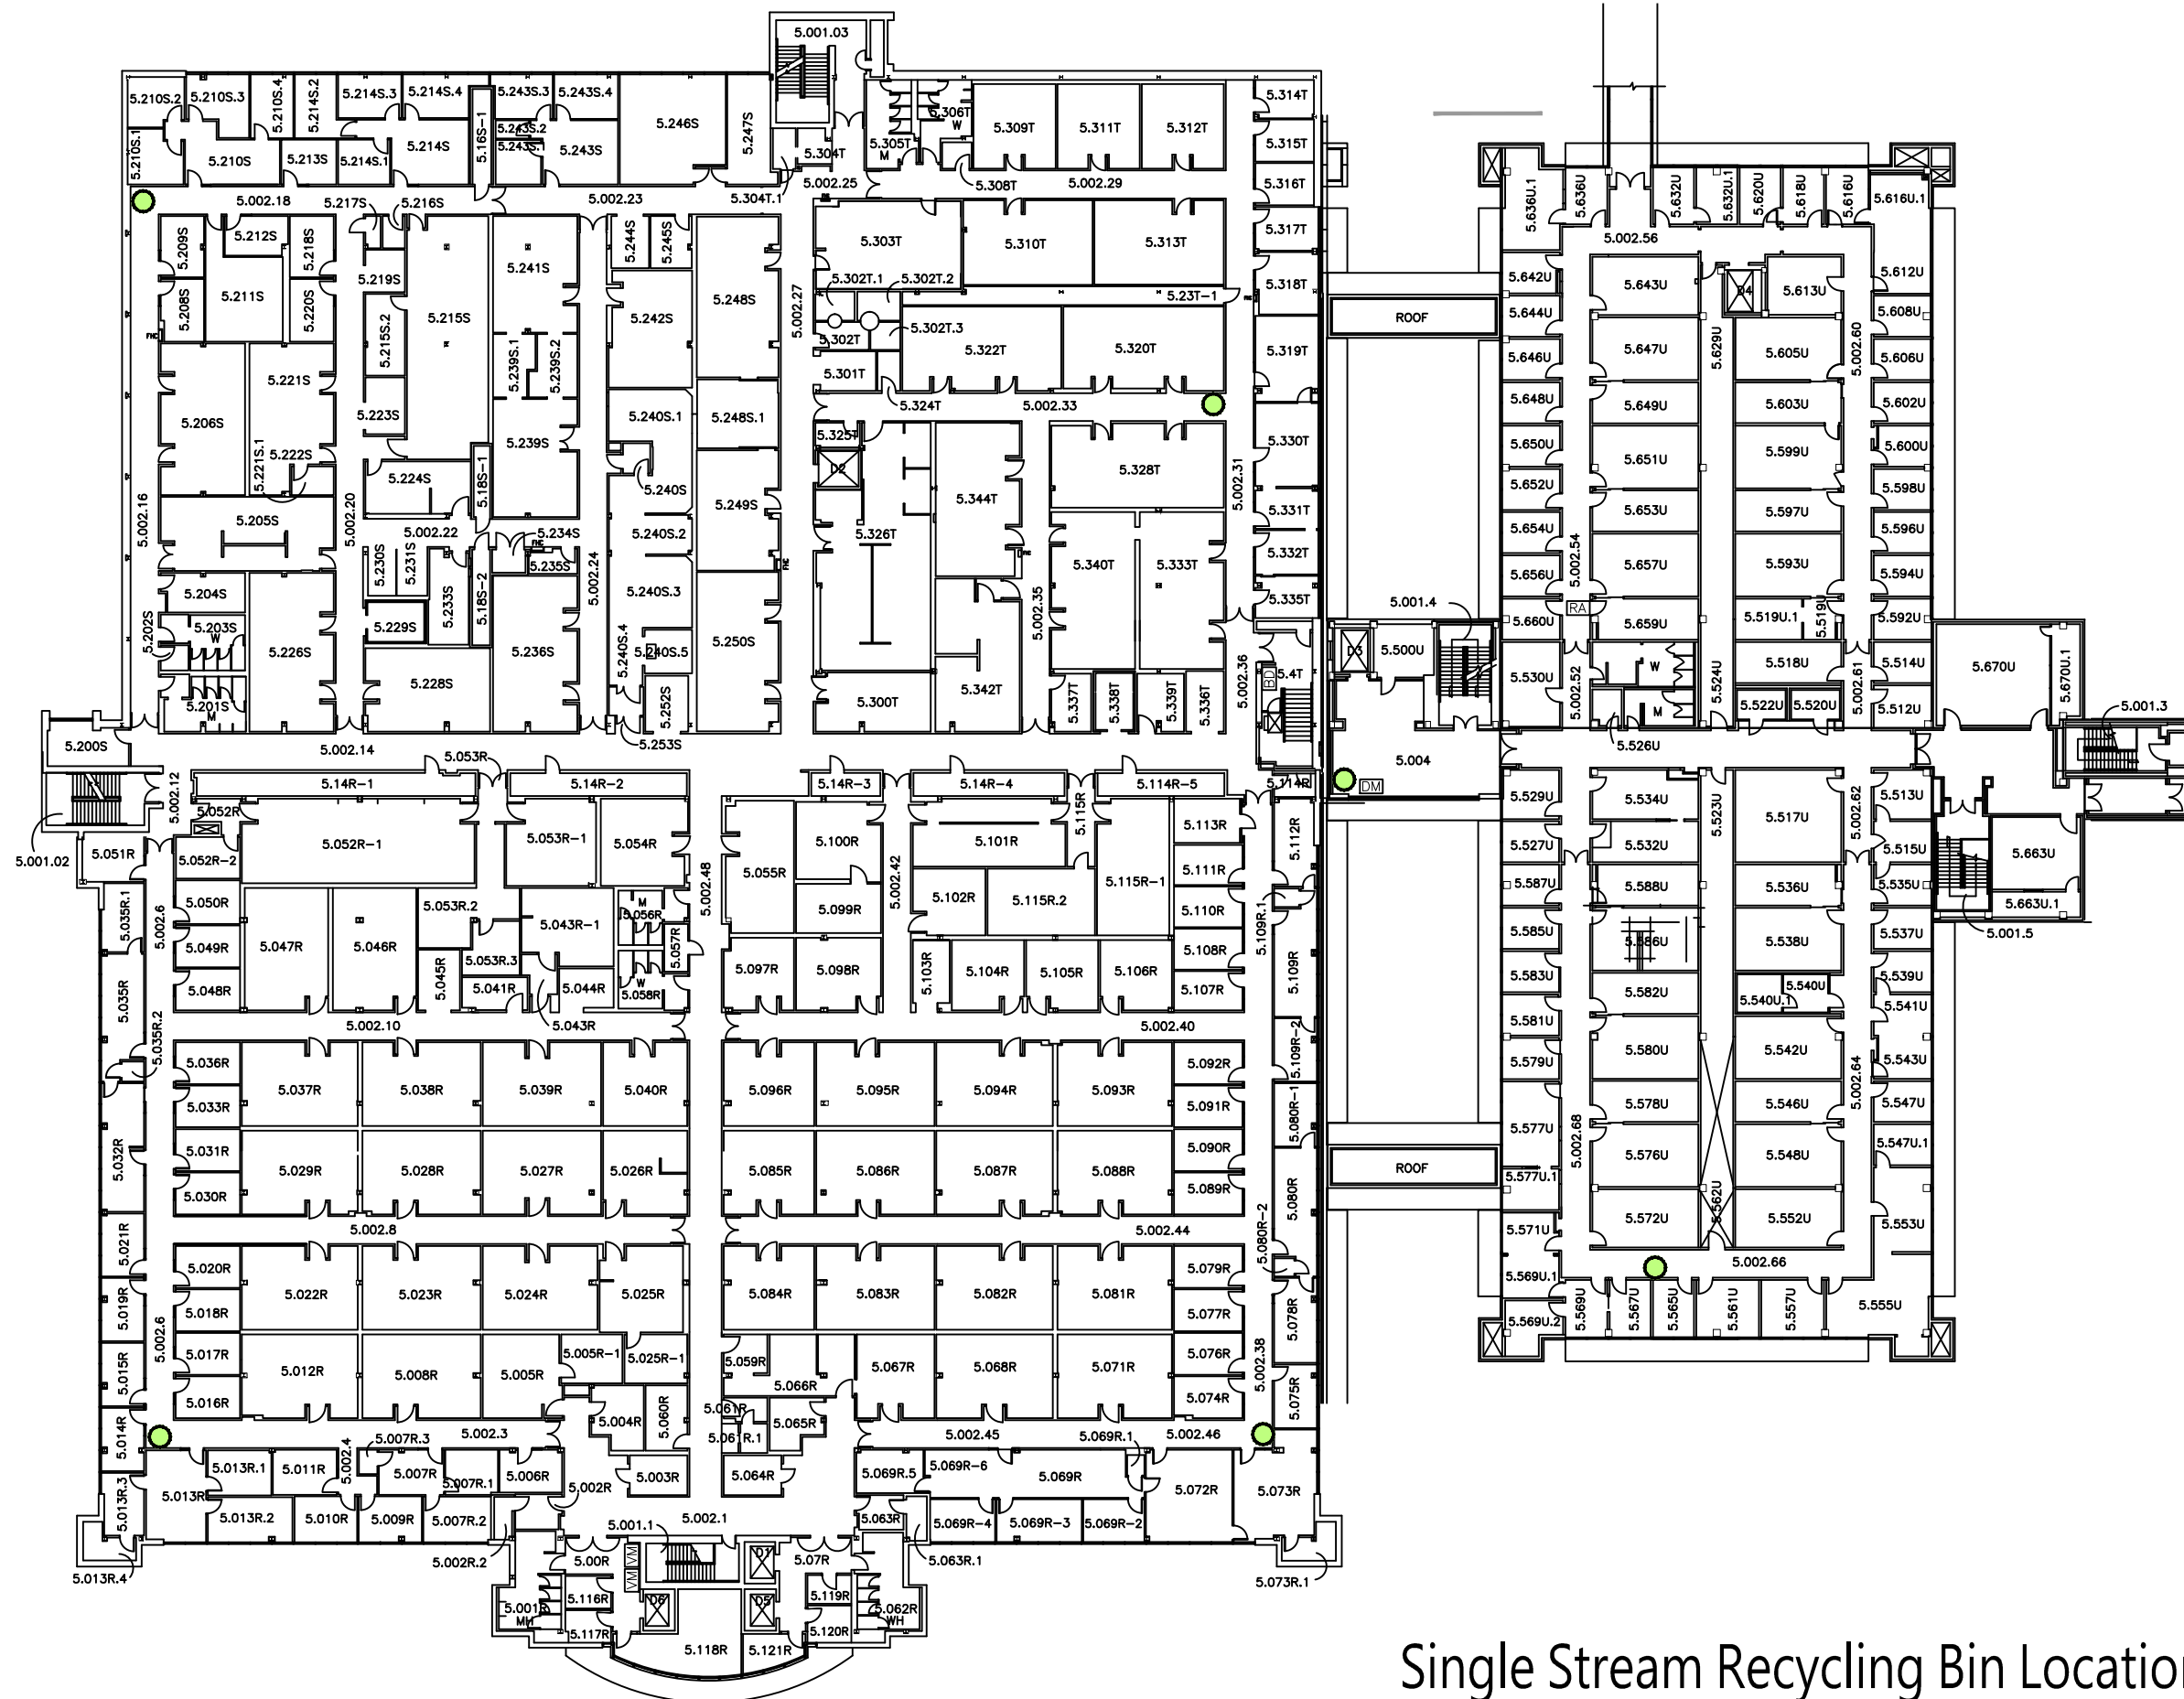

Single Stream Recycling Bin Locations

## Single Stream Recycling Bin Locations

SCALE: 1/32" = 1'-0"

## Single Stream Recycling Bin Locations

## Single Stream Recycling Bin Locations

Single Stream Recycling Bin Locations