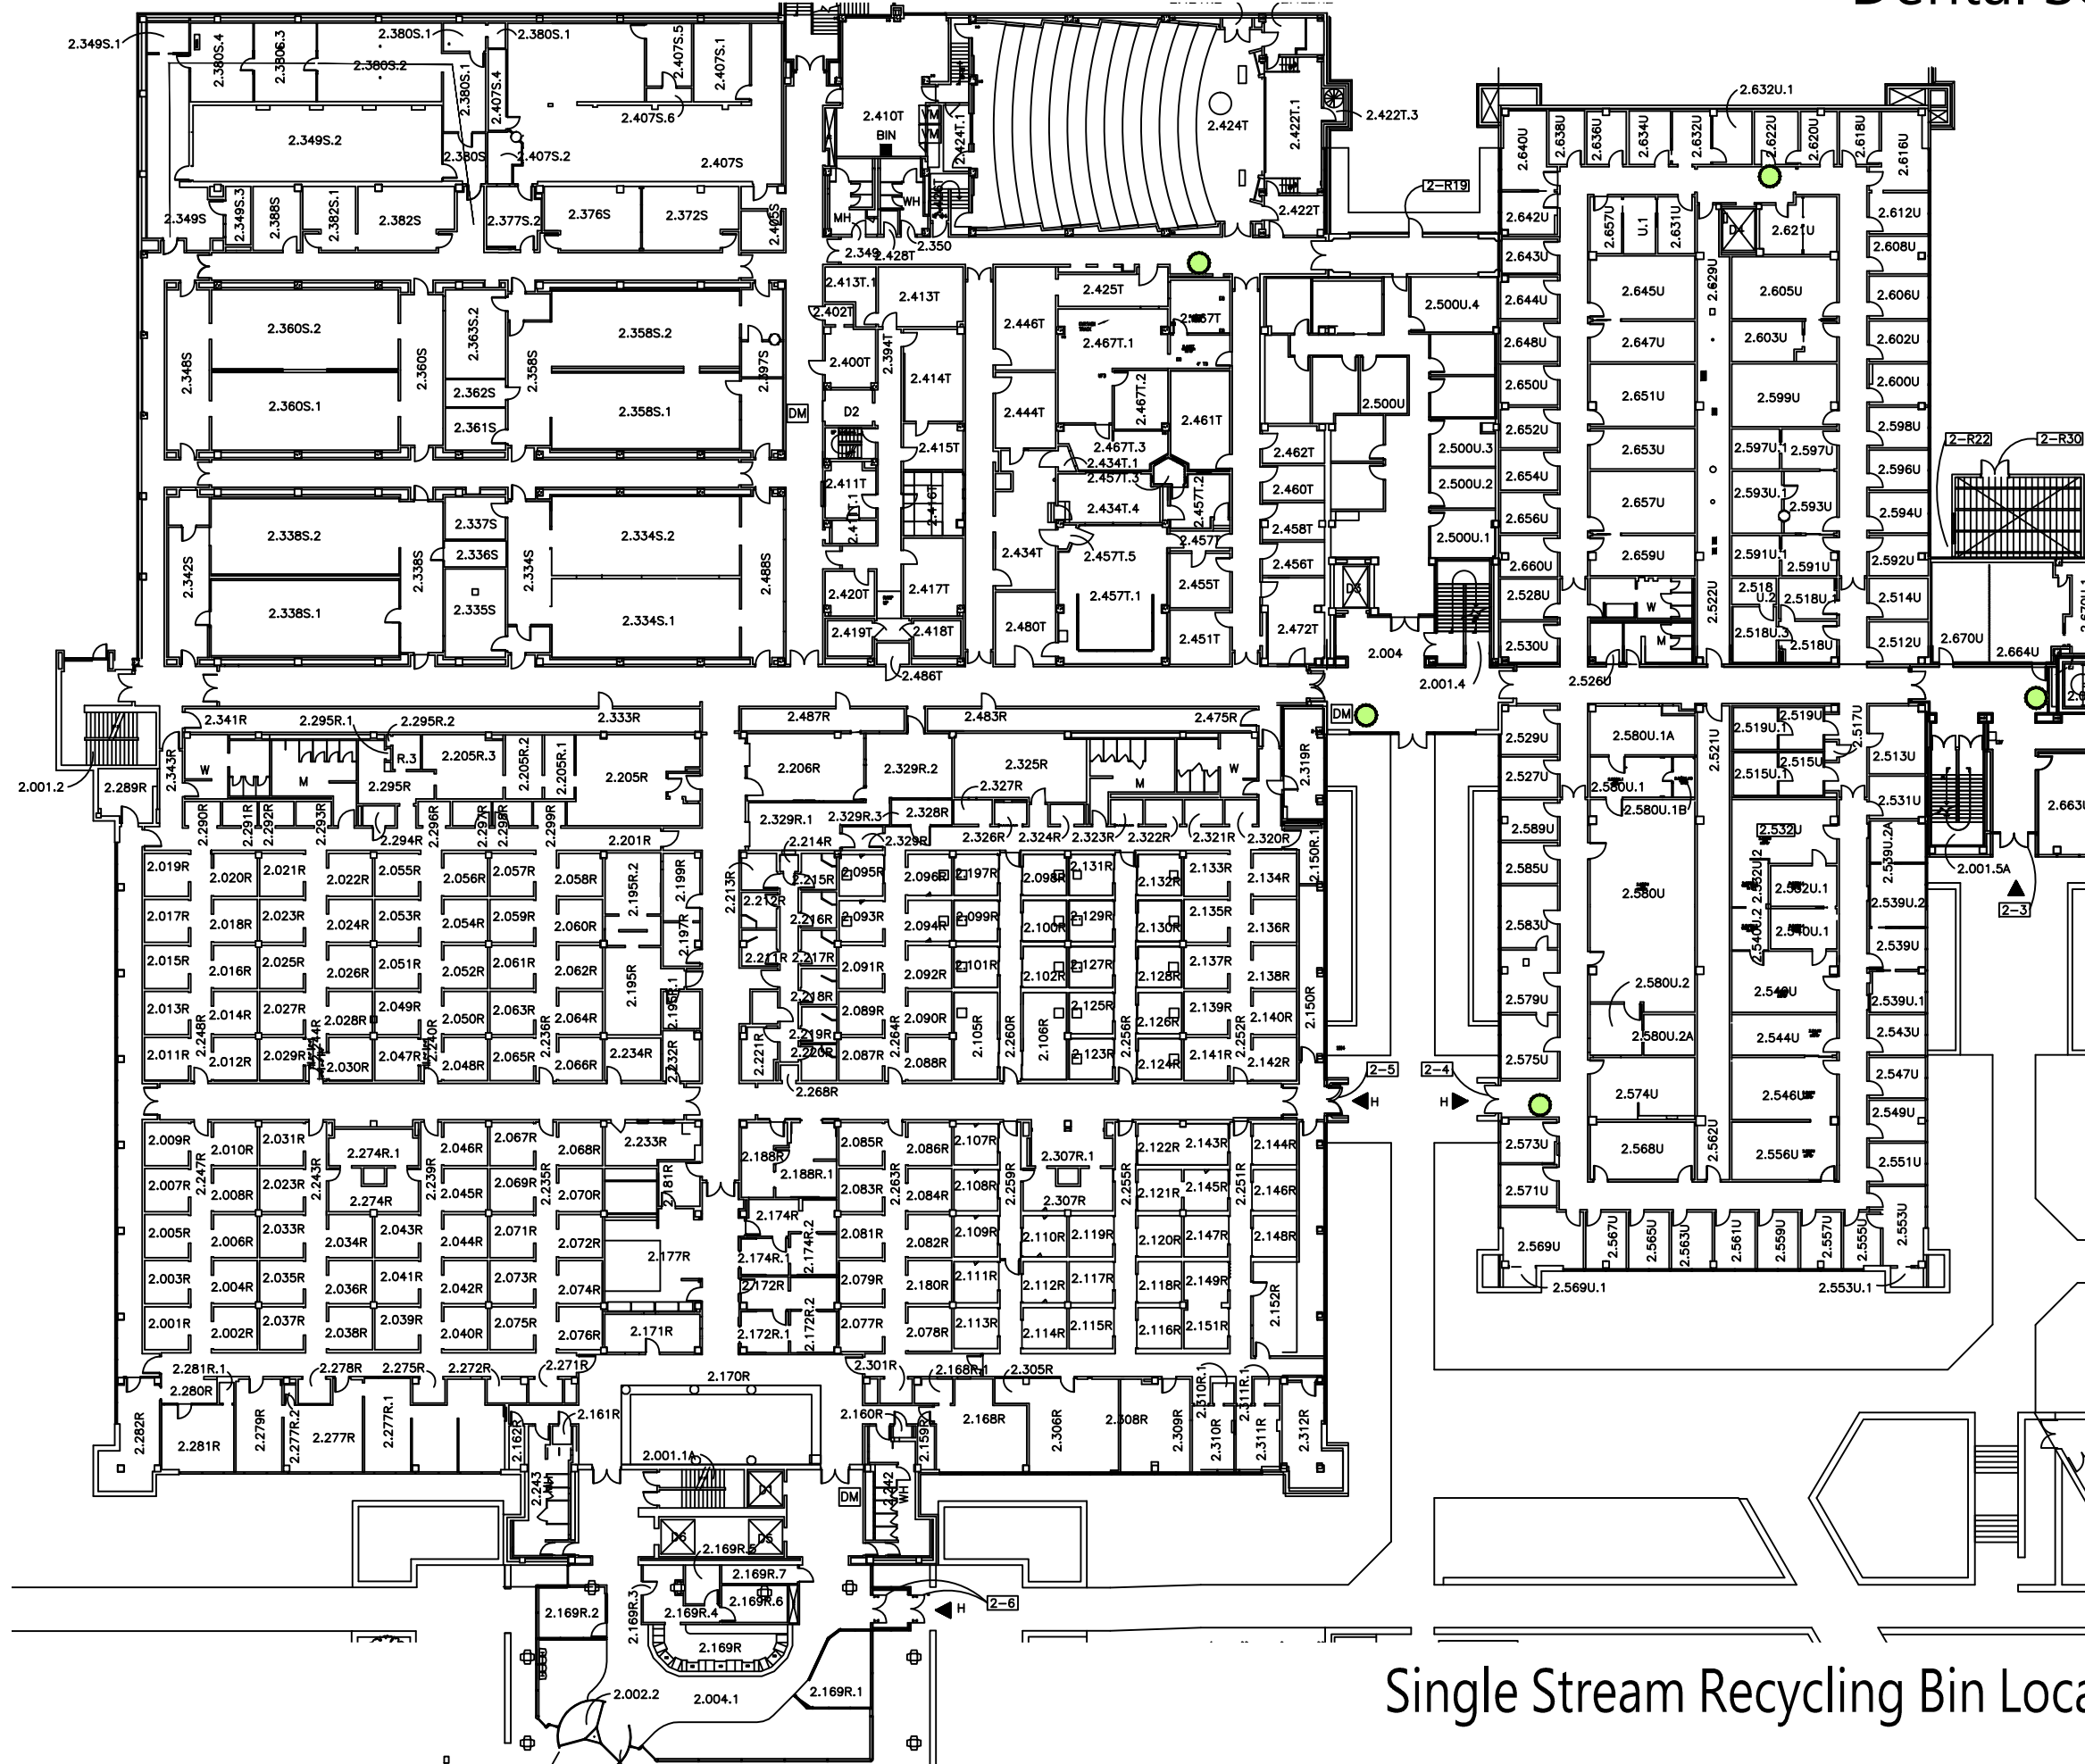

Single Stream Recycling Bin Locations

## Single Stream Recycling Bin Locations

SCALE: 1/32" = 1'-0"

## Single Stream Recycling Bin Locations

## Single Stream Recycling Bin Locations

Single Stream Recycling Bin Locations