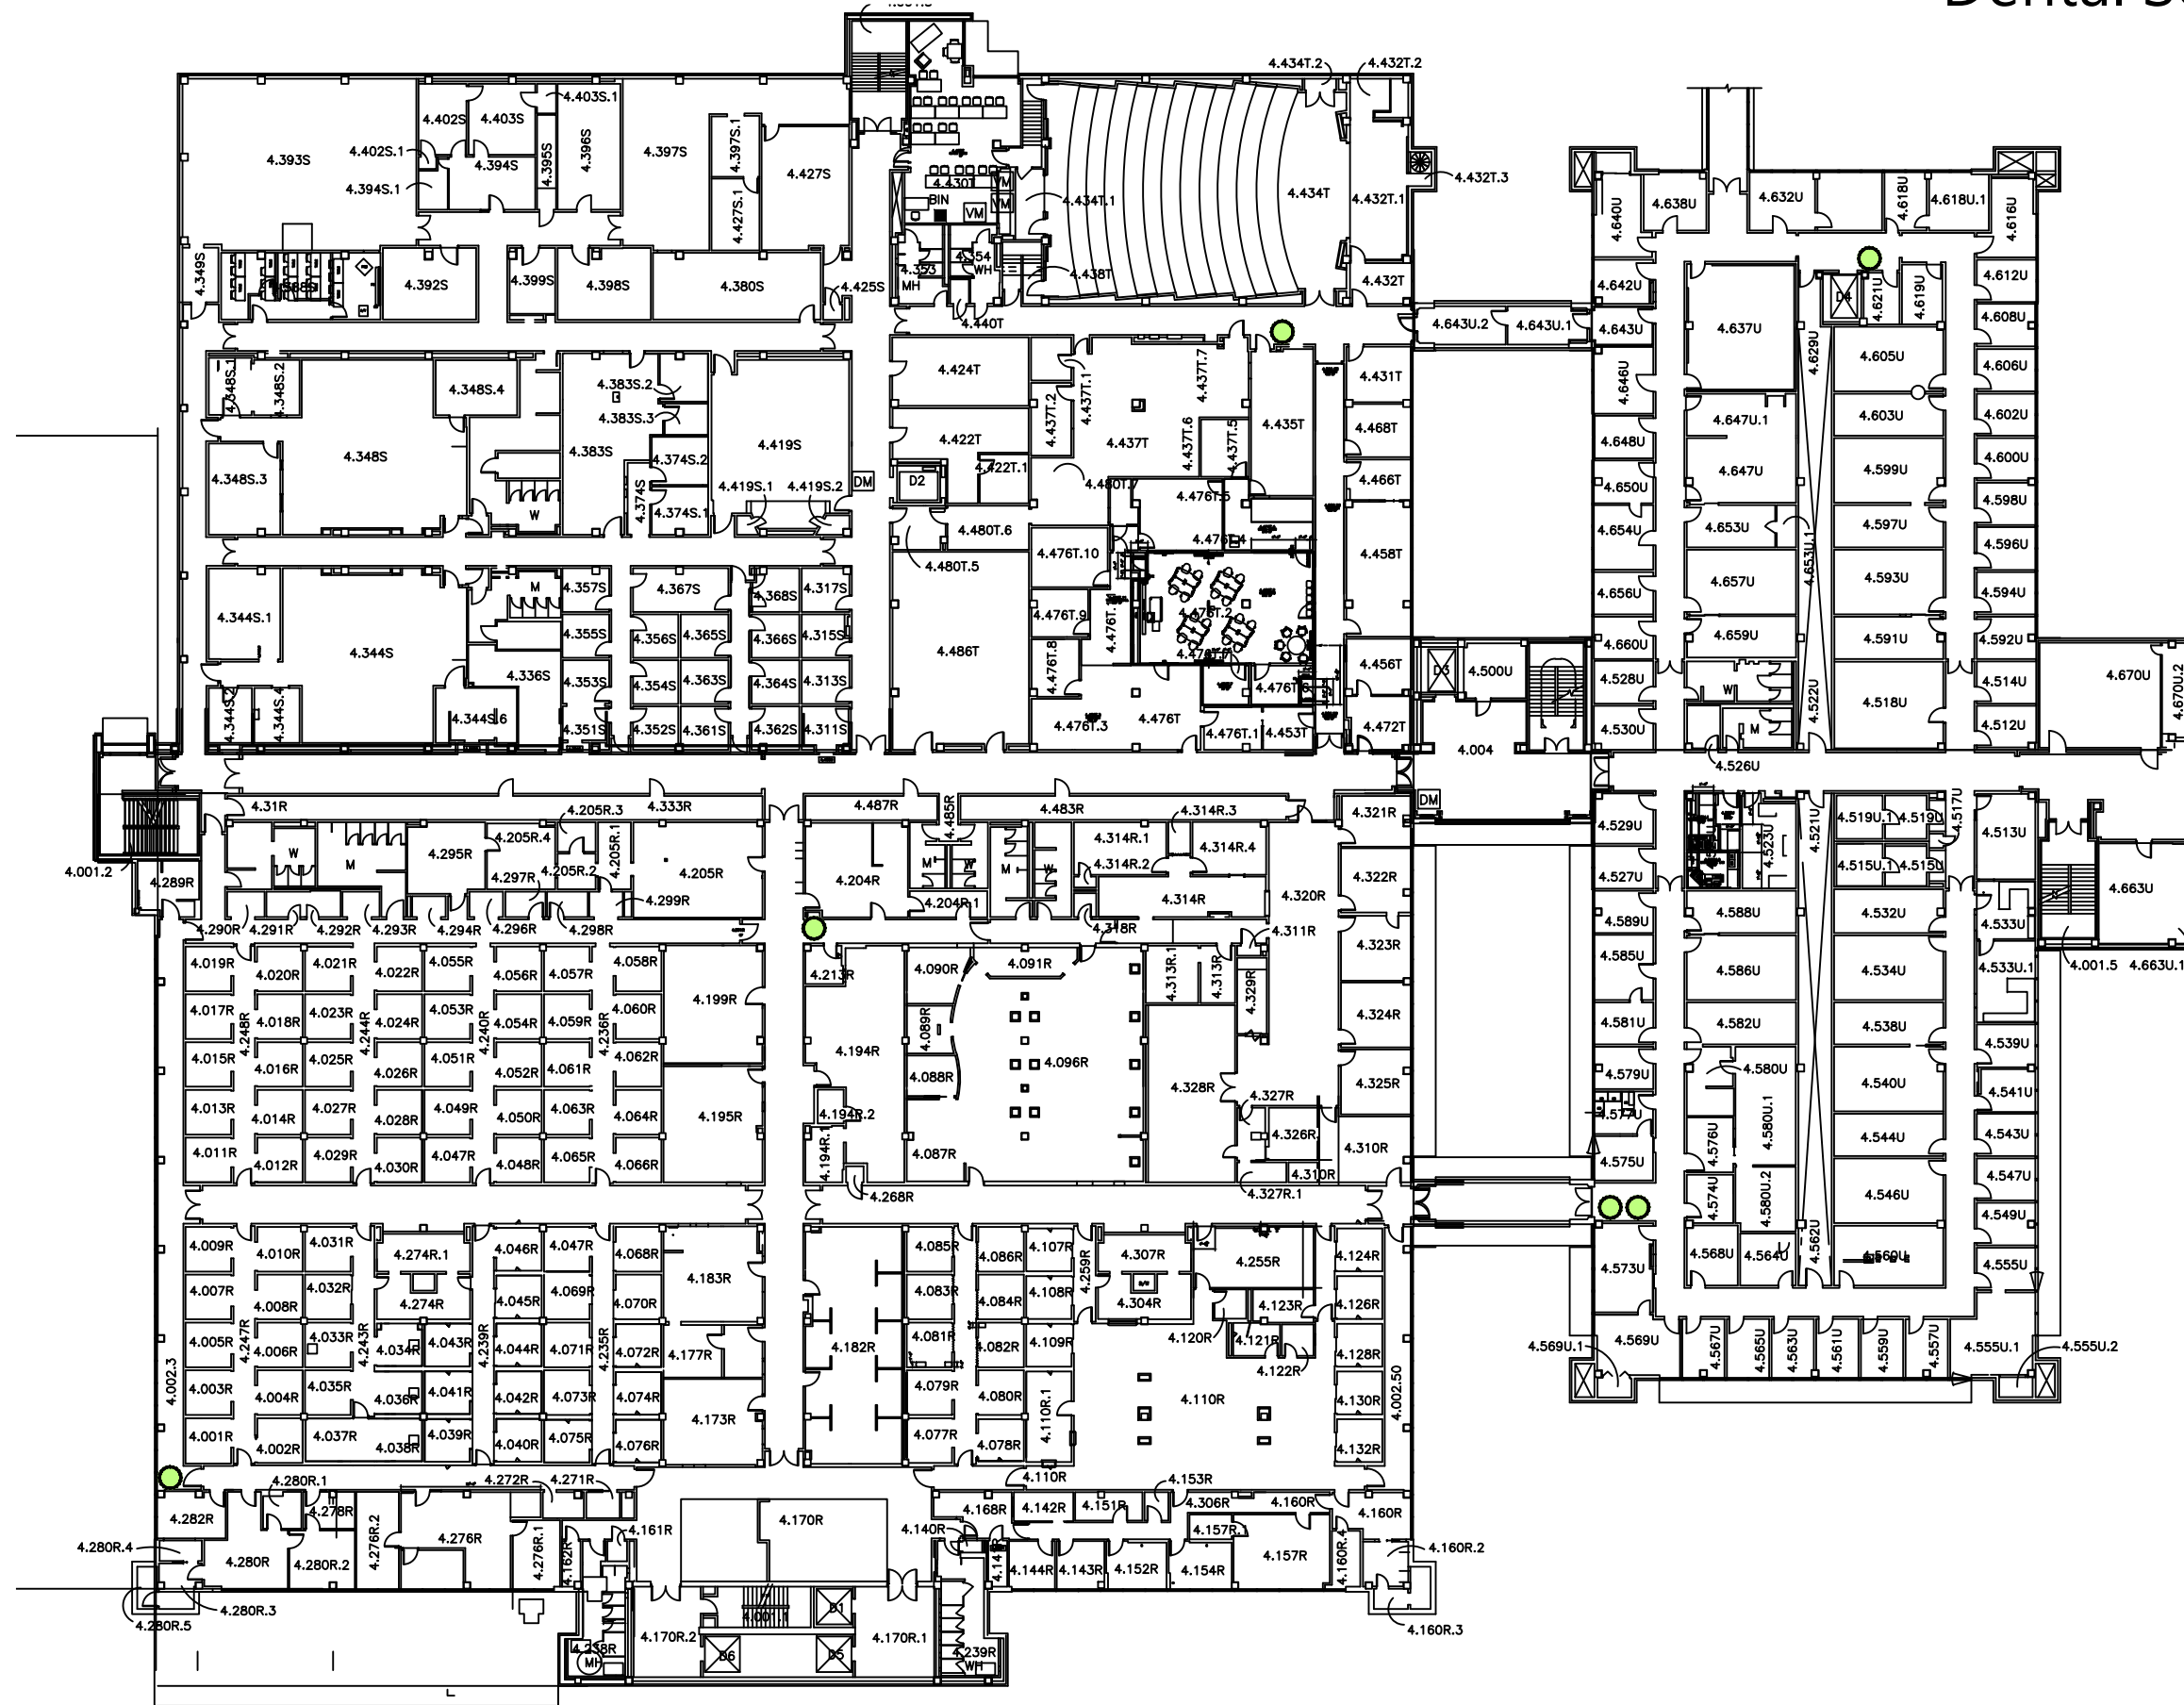

Single Stream Recycling Bin Locations

## Single Stream Recycling Bin Locations

SCALE: 1/32" = 1'-0"

## Single Stream Recycling Bin Locations

## Single Stream Recycling Bin Locations

Single Stream Recycling Bin Locations