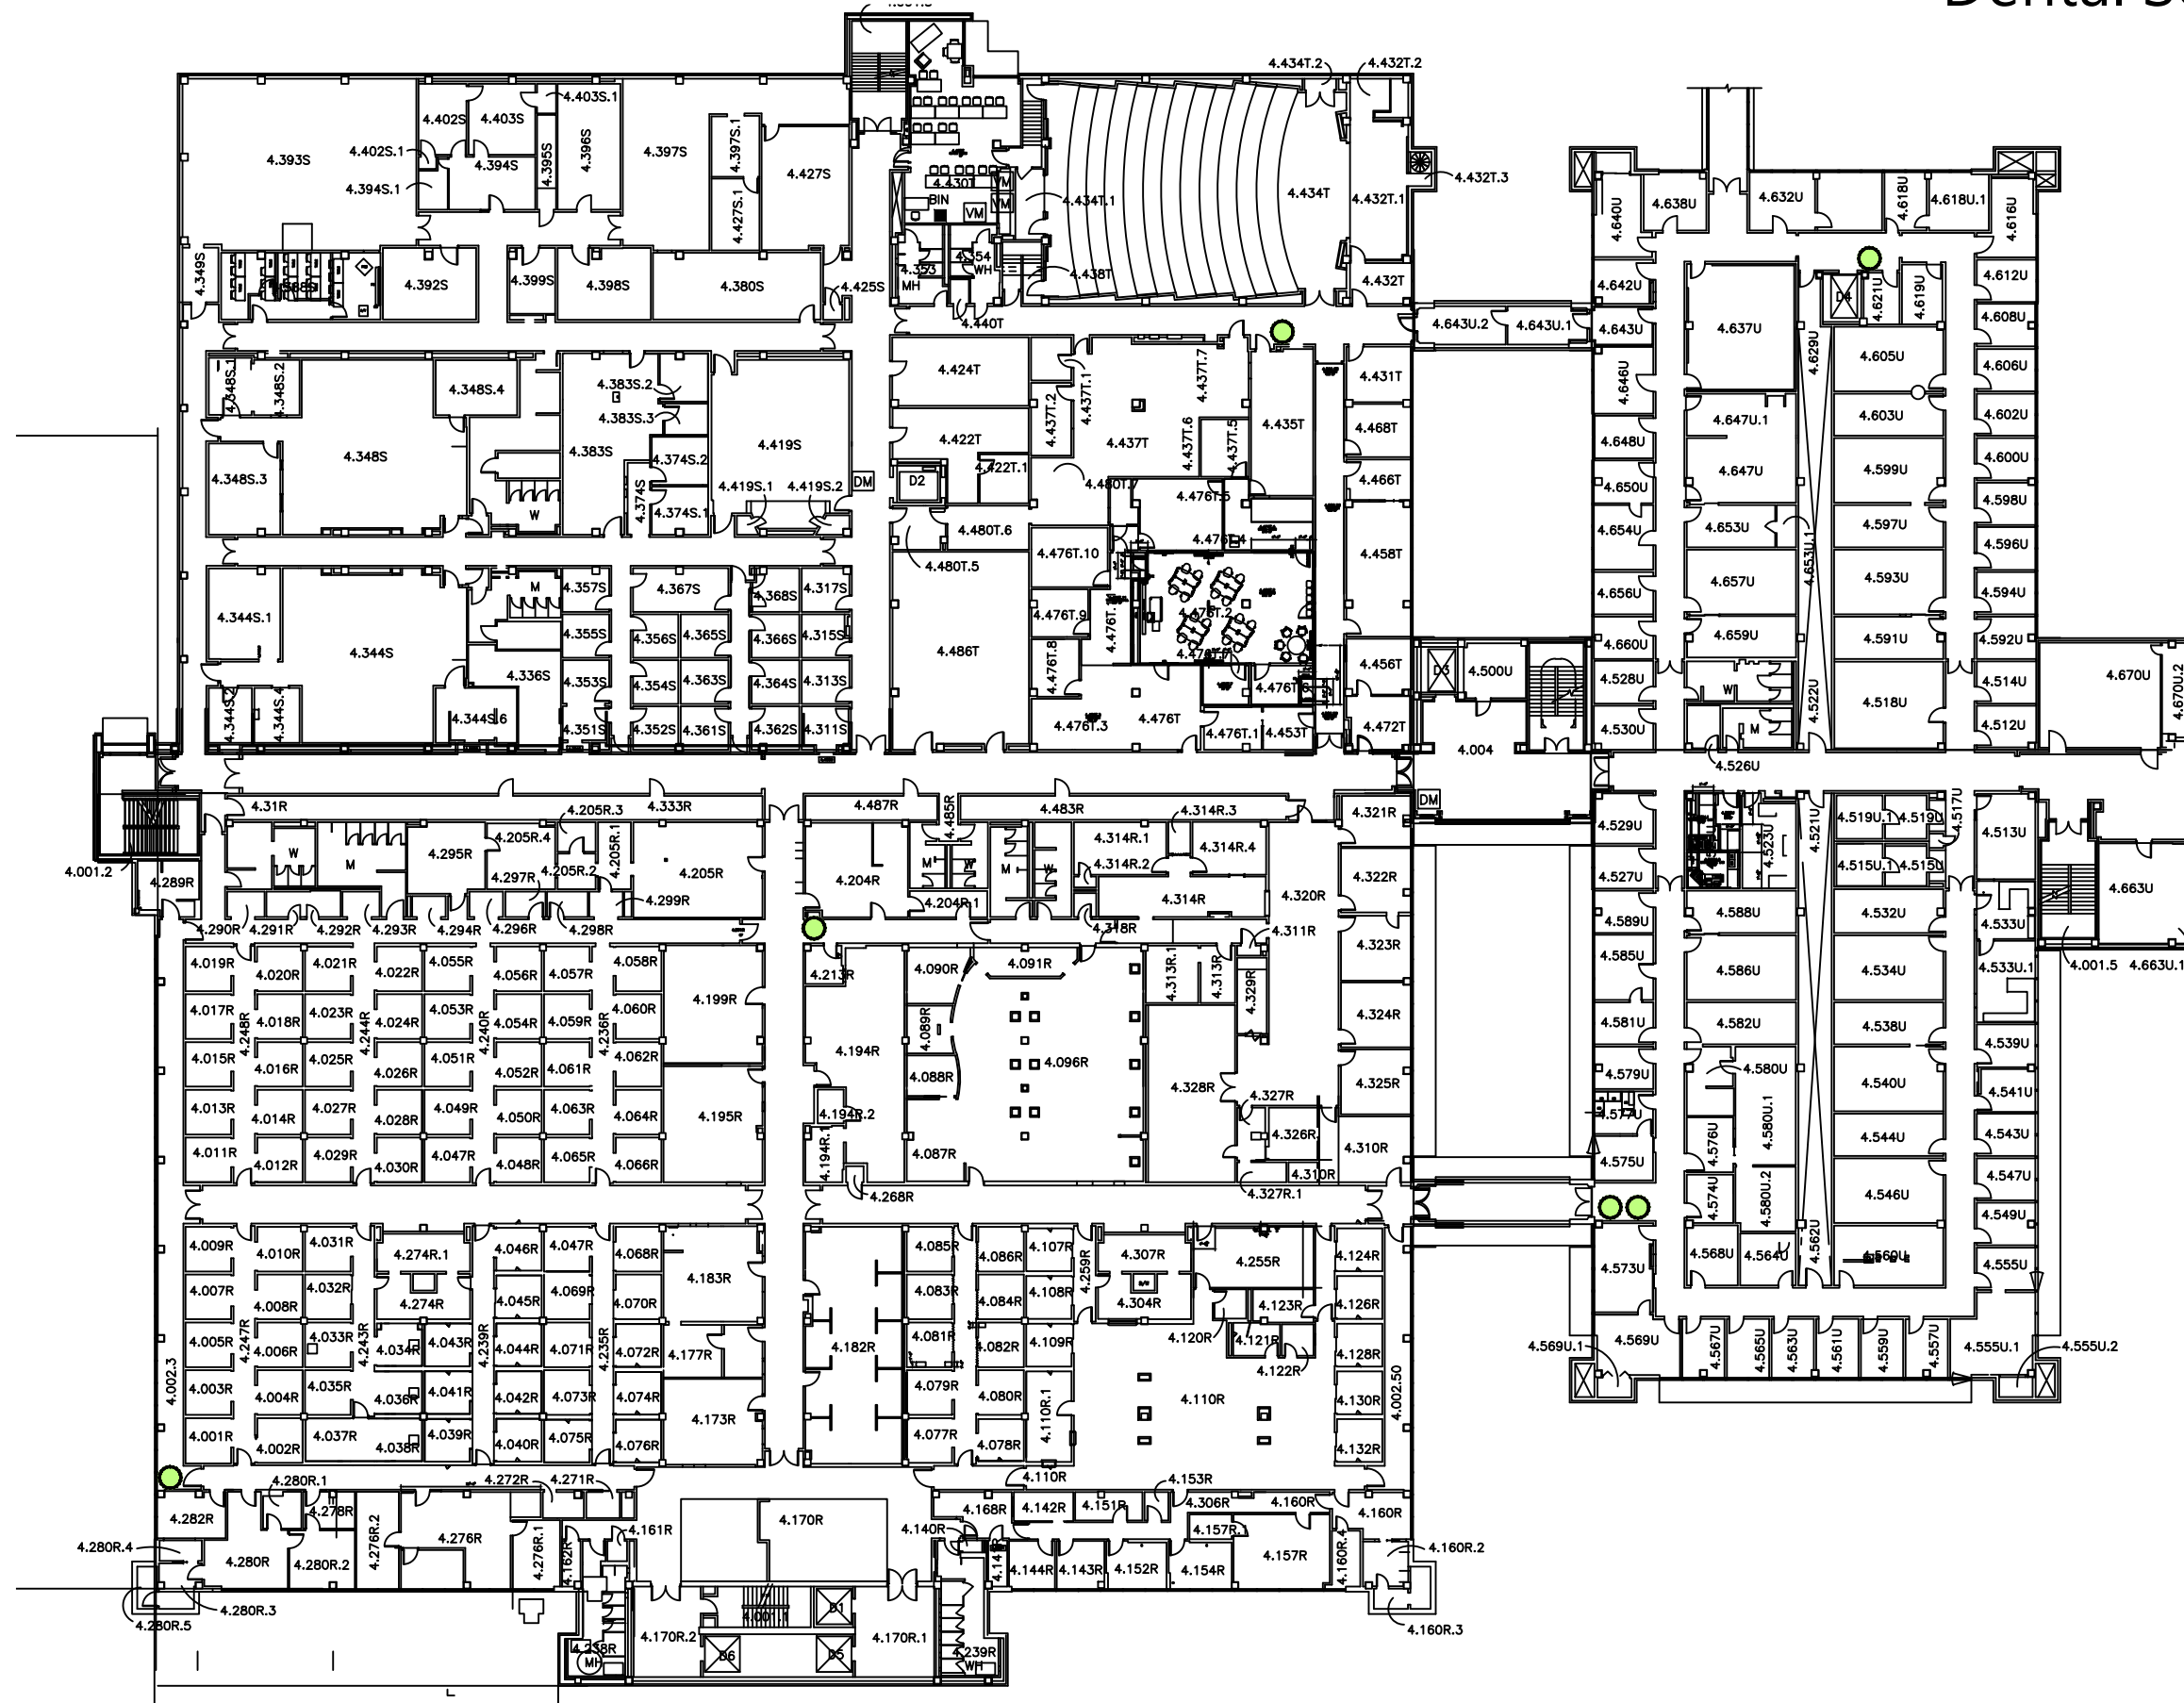

## Single Stream Recycling Bin Locations

SCALE: 1/32" = 1'-0"

## Single Stream Recycling Bin Locations