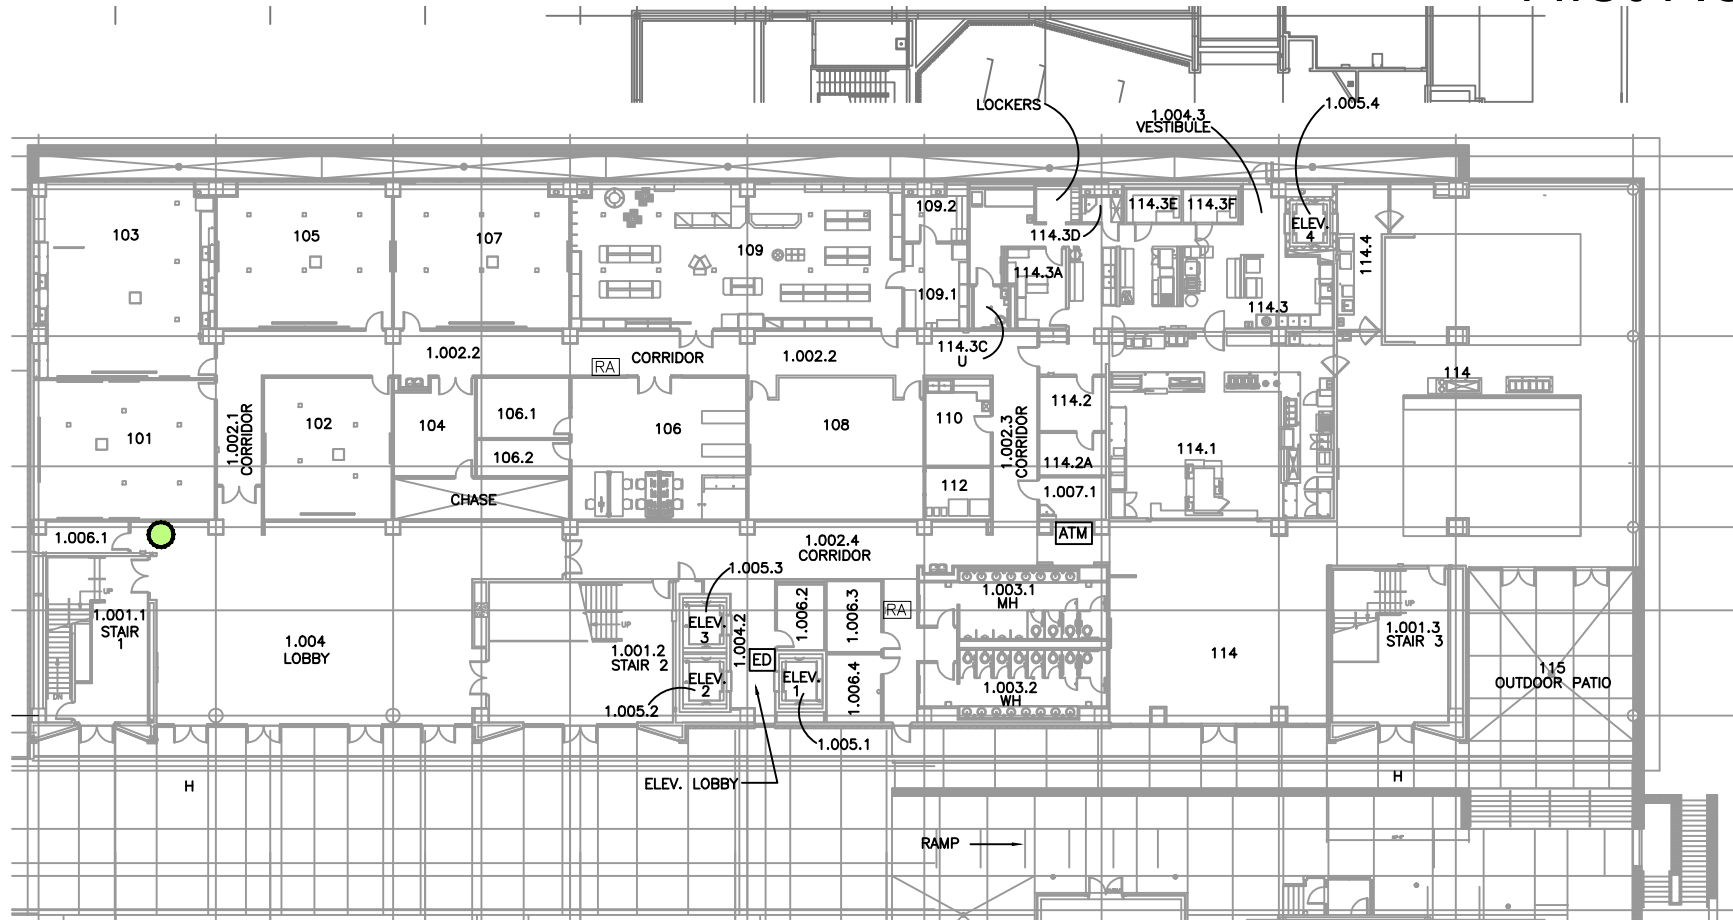

Legend  
 BIN LOCATION

# ALTC Bldg Basement Floor

Single Stream Recycling Bin Locations

# Legend

● BIN LOCATION

# ALTC Bldg First Floor