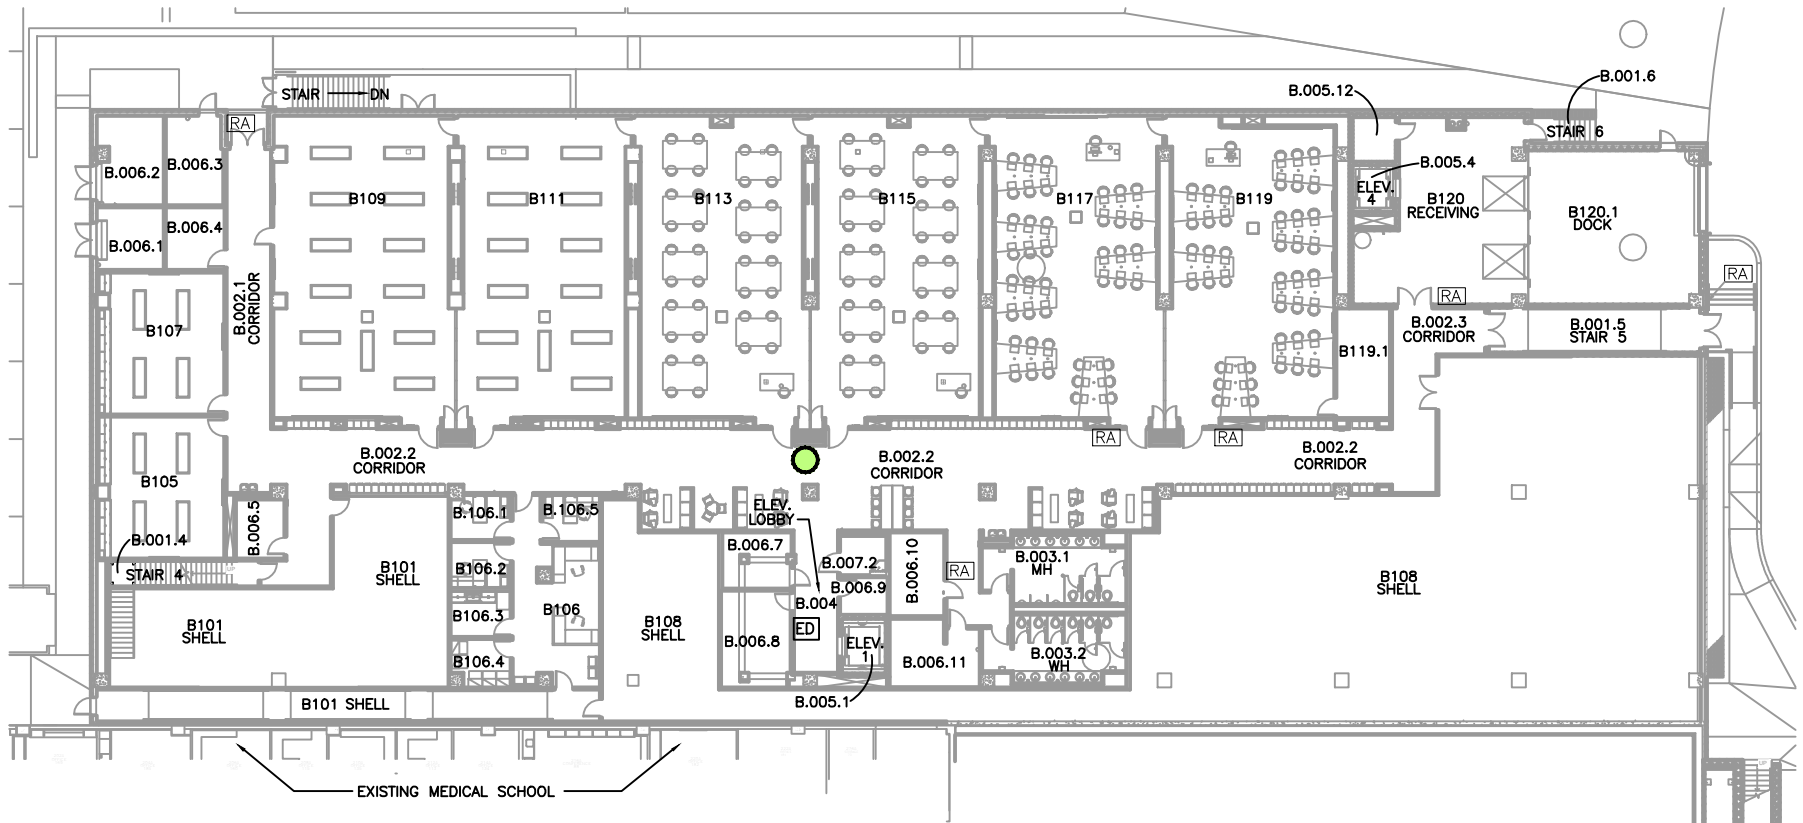

Legend  
 BIN LOCATION

# ALTC Bldg Basement Floor

Single Stream Recycling Bin Locations

# Legend

● BIN LOCATION

## Legend

 BIN LOCATION

Single Stream Recycling Bin Locations