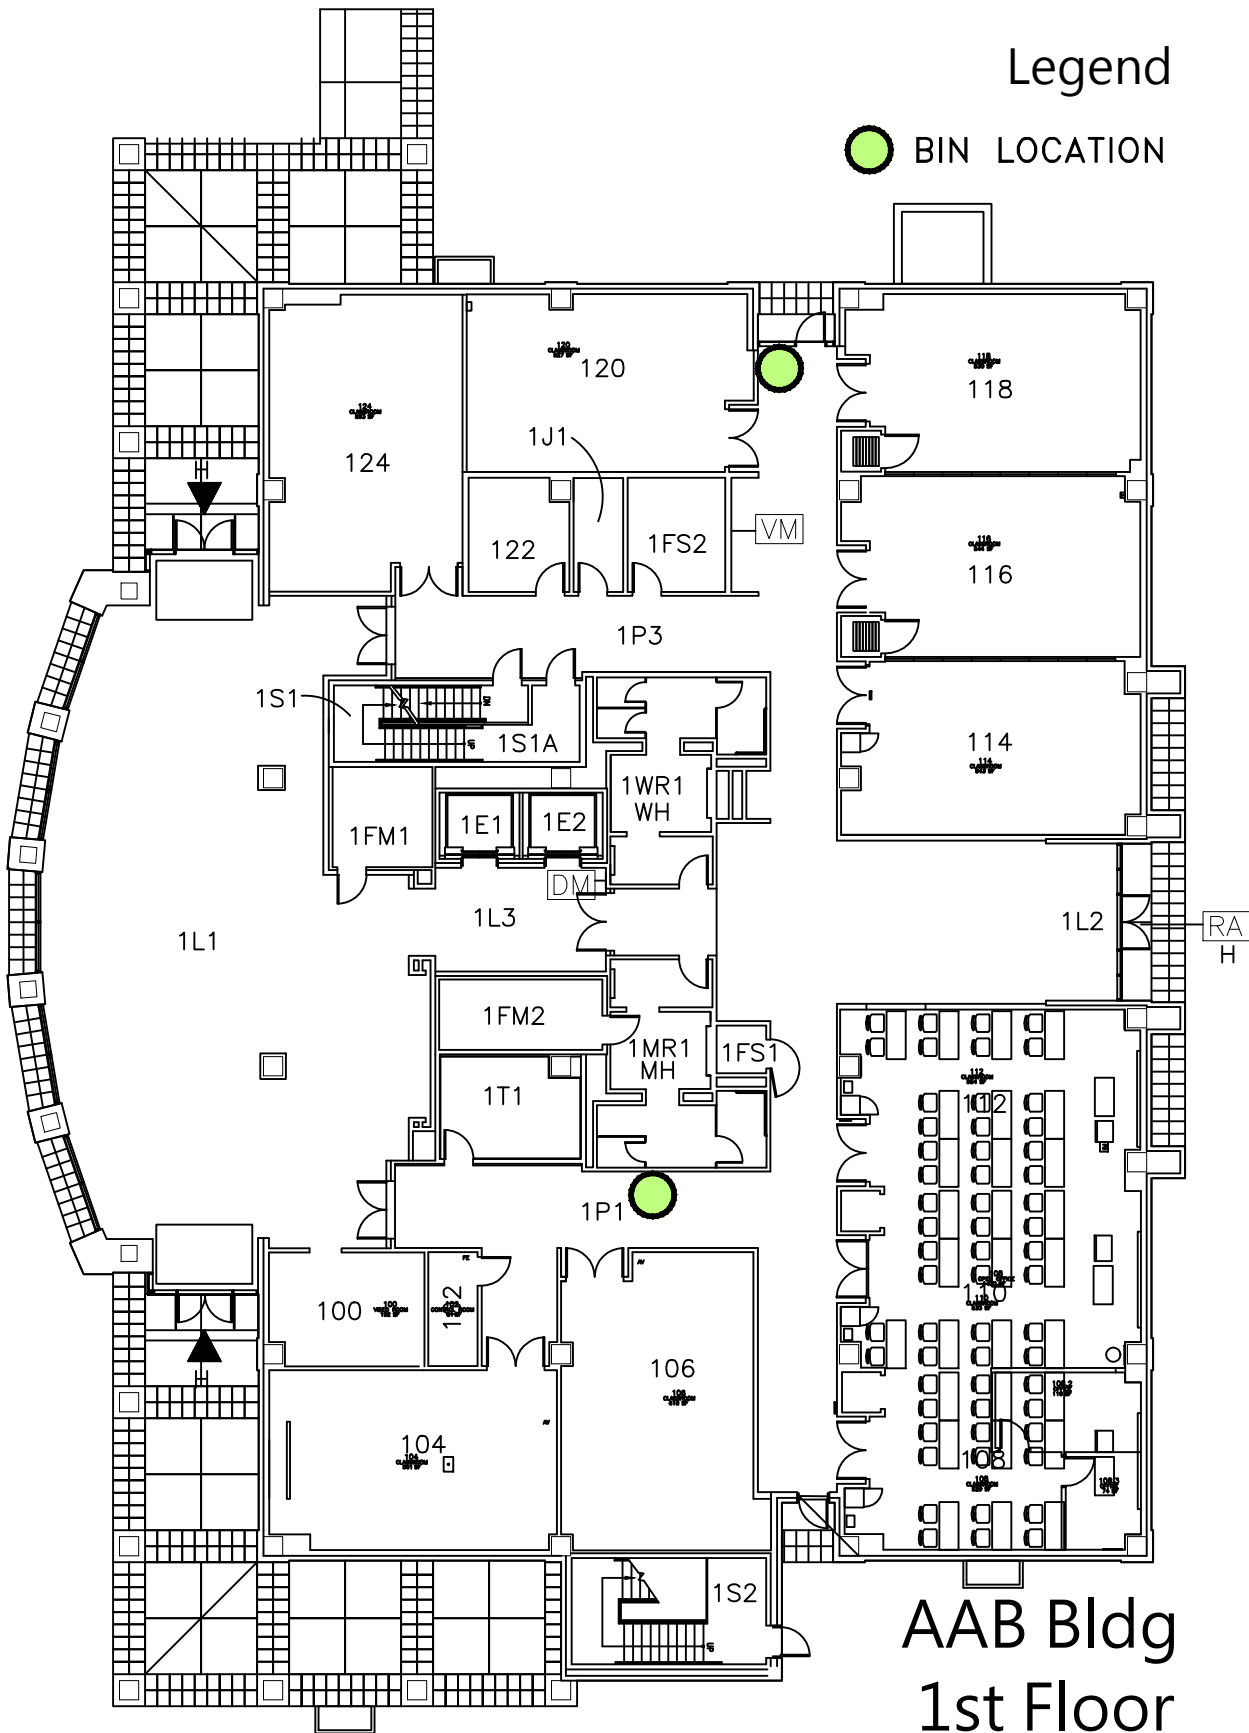

# Legend

 BIN LOCATION

## AAB Bldg 1st Floor

# Single Stream Recycling Bin Locations