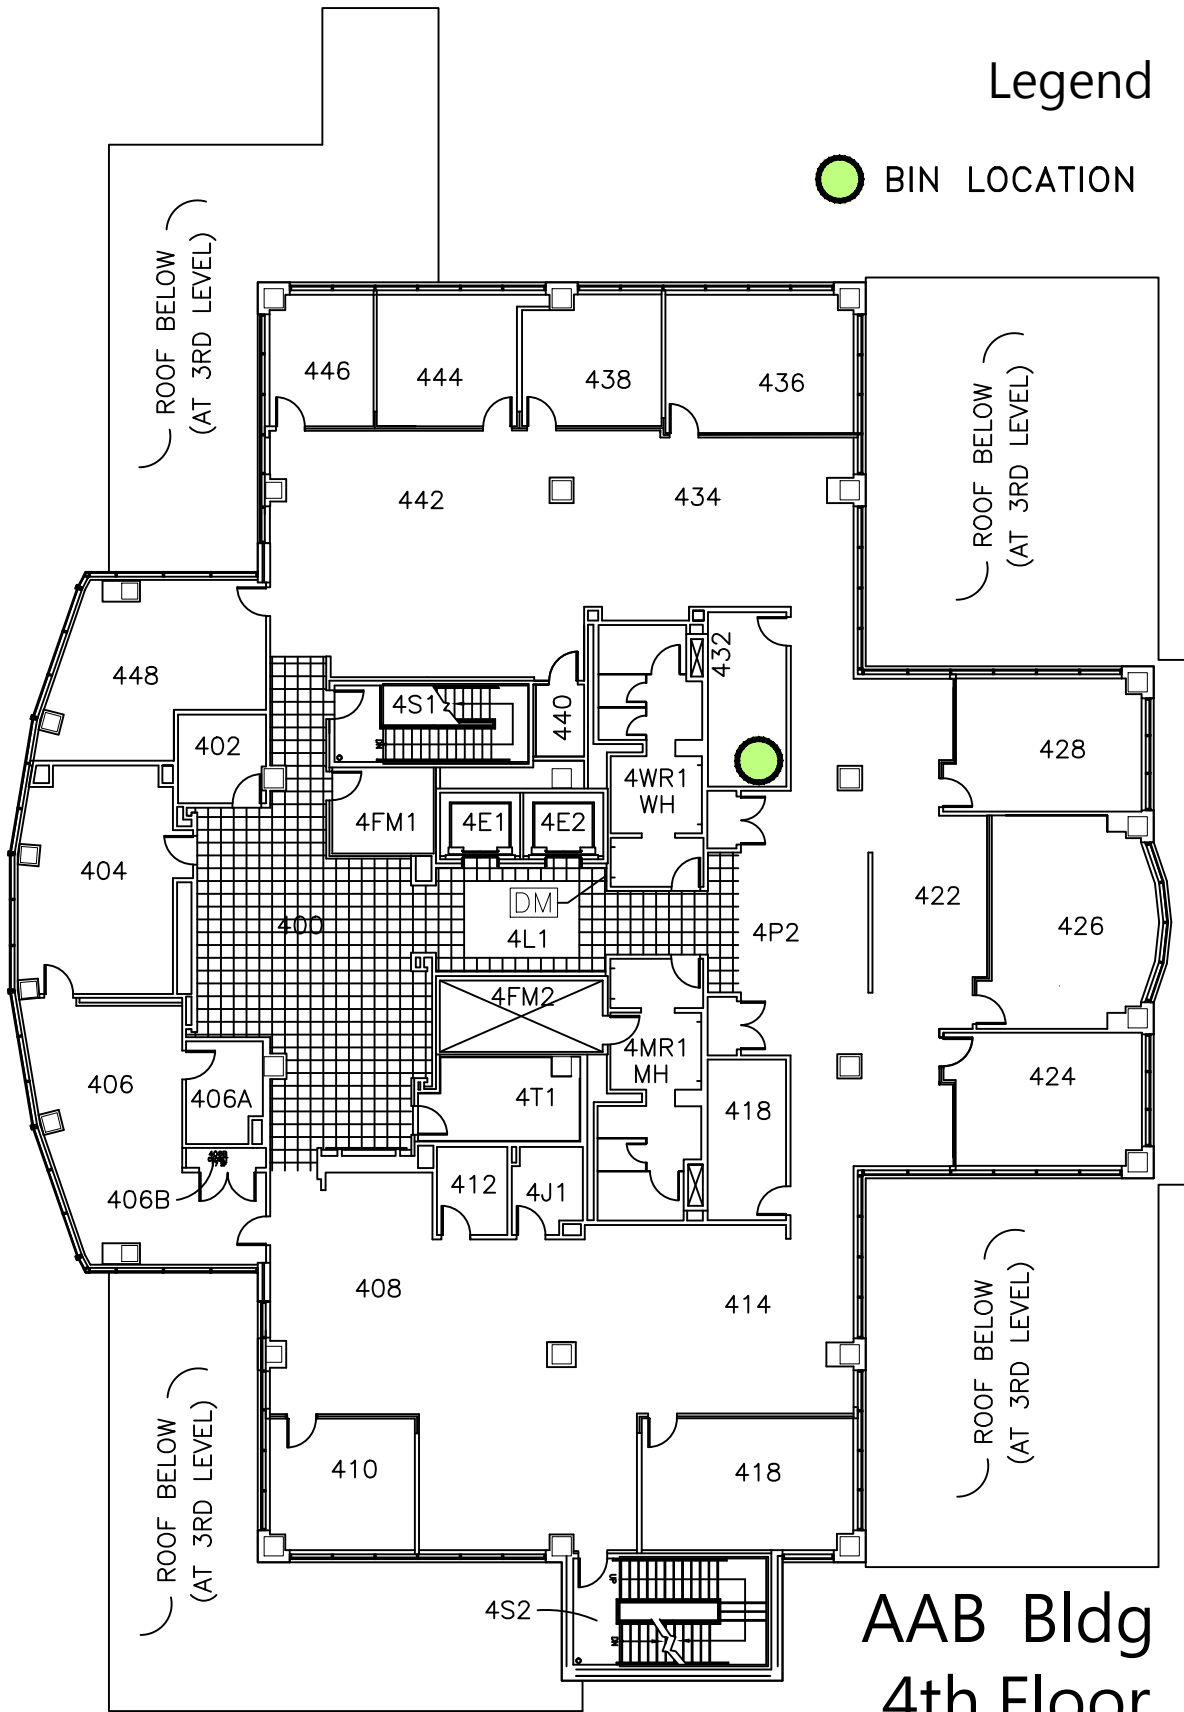

Legend

BIN LOCATION

AAB Bldg 4th Floor

Single Stream Recycling Bin Locations